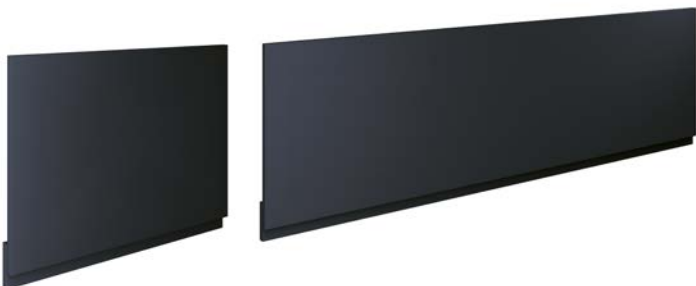

Wooden 1700 Front Panel Gloss White

1700w x 443-563h x 15d

WOODPANEL001

£190.00

Wooden 1800 Front Panel Gloss White

1800w x 443-563h x 15d

WOODPANEL991

£185.00

Wooden 800 End Panel Gloss White

800w x 443-563h x 15d

WOODEND001

£101.00

Wooden 1700 Front Panel Matte Indigo Blue

1700w x 443-563h x 15d

WOODPANEL009

£242.00

Wooden 1800 Front Panel Matte Indigo Blue

1800w x 443-563h x 15d

WOODPANEL999

£242.00

Wooden 800 End Panel Matte Indigo Blue

800w x 443-563h x 15d

WOODEND009

£101.00

Wooden 1700 Front Panel Matte Grey

1700w x 443-563h x 15d

WOODPANEL006

£185.00

Wooden 1800 Front Panel Matte Grey

1800w x 443-563h x 15d

WOODPANEL996

£185.00

Wooden 800 End Panel Matte Grey

800w x 443-563h x 15d

WOODEND006

£101.00

All prices include VAT - For product and technical information visit www.scudo.co.uk