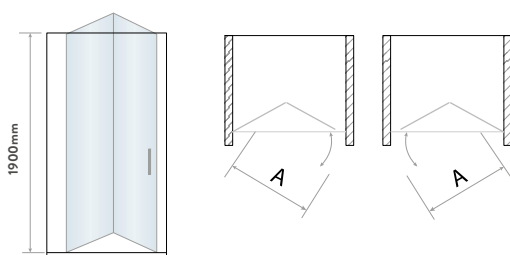

EXTENSION PROFILE

Adds 20mm per profile	Price Inc VAT	Code
	£100.00	SCUDEXT-BLACK

For product and technical information visit www.scudo.co.uk