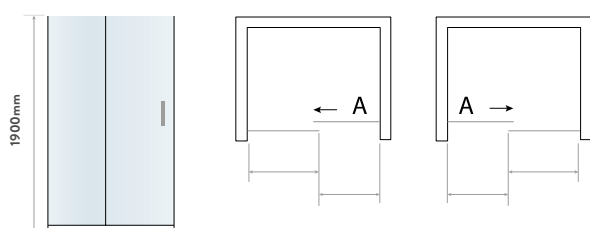

EXTENSION PROFILE

Adds 20mm per profile	Price Inc VAT	Code
	£100.00	SCUDEXT-BLACK

For product and technical information visit www.scudo.co.uk