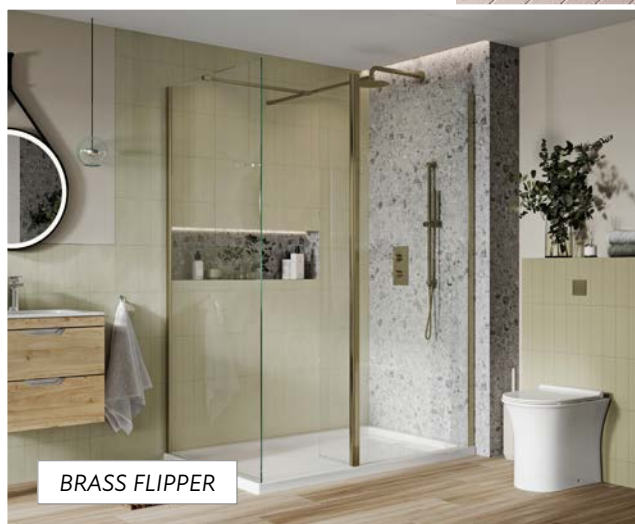

PROFILE PACK

Convert our standard chrome wetroom panels with this brass conversion kit.

Kit includes:

	Price Inc VAT	Code
• Brass wall channel		
• Brass support arm	£92.00	S8-PROFILEPACK-BB

FLIPPER PANEL

BRASSFLIPPER £280.00
275mm - Width