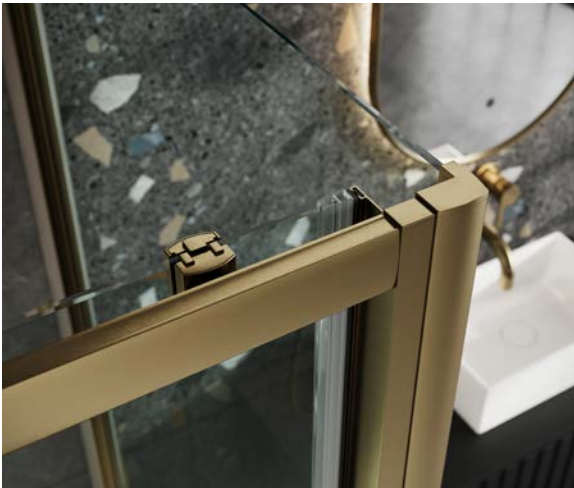

S6 BRUSHED BRASS ENCLOSURES

SLIDING DOOR

- > Brushed brass sliding door
- > Up to 6mm thick toughened safety glass
- > 1900mm tall
- > Universal design for left or right hand openings
- > Acqua shield glass treatment
- > Lifetime guarantee
- > Smooth sliding action
- > Large adjustment for out of true walls and easy installation