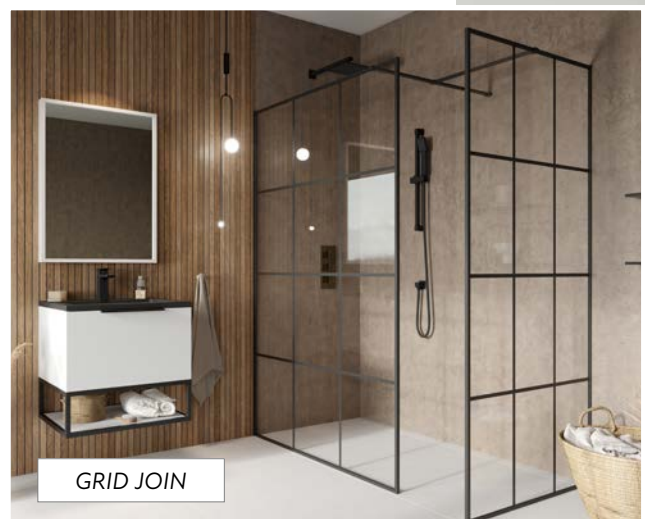

GRIDFLIPPER £260.00
275mm - Width

GRID JOIN

Two wetroom panels can simply be combined to create a minimalist walk in design, using a joining piece (GRID-JOIN).

GRID-JOIN £31.00

Scan here to view Grid Wetroom video: