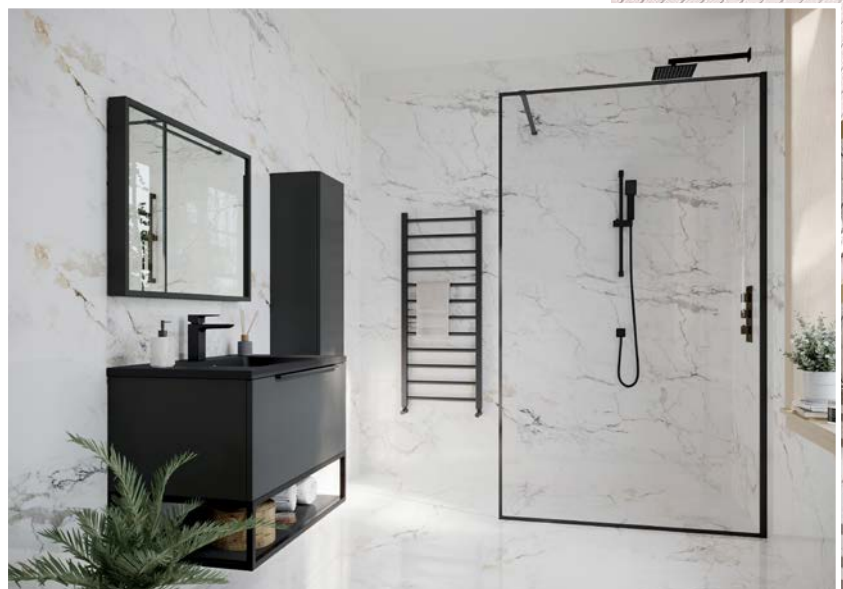

8MM TOUGH GLASS

TRIDENT GUARD

LIFETIME GUARANTEE