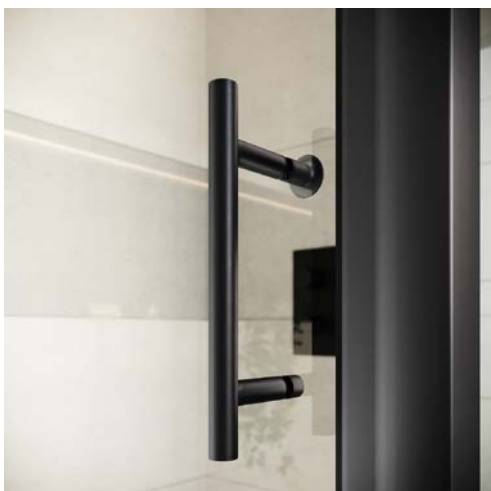

S6 BLACK ENCLOSURES

SLIDING DOOR

- > Black sliding door
- > Up to 6mm thick toughened safety glass
- > 1850mm tall
- > Universal design for left or right hand openings
- > Acqua shield glass treatment
- > Lifetime guarantee
- > Smooth sliding action
- > Large adjustment for out of true walls and easy installation