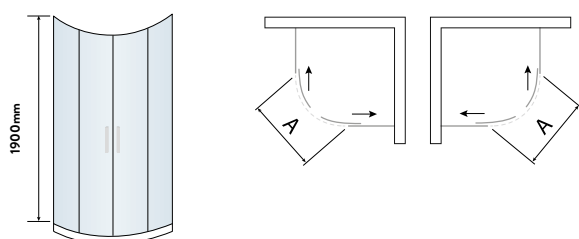

S8 ENCLOSURES

DOUBLE DOOR QUADRANT

- > Up to 8mm thick toughened safety glass
- > 1900mm tall
- > Universal design for left or right hand openings
- > Concealed fixings
- > Acqua shield glass treatment
- > Lifetime guarantee
- > Smooth sliding action
- > Soft open buffers
- > Large adjustment for out of true walls and easy installation
- > 550mm radius

Size	Width mm	Opening Size (A)	Price Inc VAT	Code
800 x 800	770 - 790mm	425mm	£772.00	SCUD8Q
900 x 900	870 - 890mm	520 mm	£803.00	SCUD9Q

For product and technical information visit www.scudo.co.uk