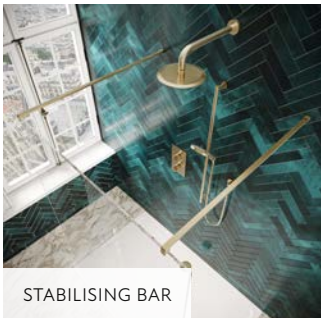

PROFILE & STABILISING OPTIONS

CHROME BRASS BLACK BRONZE GUNMETAL

With their sleek lines and flawless design, the Minos stabilising bars and profiles are designed to be both practical and polished.

These durable brackets are a master-class in innovative showering solutions. Hidden screws mean that the Minos style is evident in every element, while the subtle contours create the perfect silhouette.

Each of these solutions are available in our full range of finishes. Choose the ideal fit for your home.