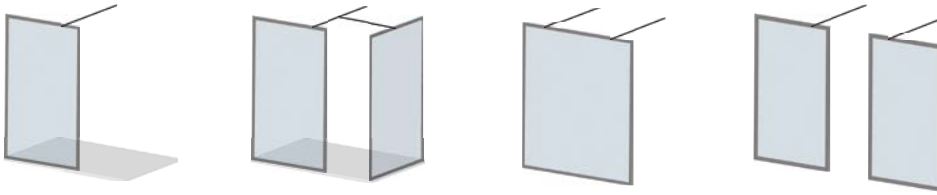

MINOS FRAMED BRASS

CHOOSE YOUR CONFIGURATION

HOW TO CONFIGURE

1. CHOOSE FRAMED SHOWER WALL

2. CHOOSE STABILISING OPTIONS

BRASS FRAMED SHOWER WALL

(includes wall profile and stabilising bar)

SIZE	PRODUCT CODE	PRICE (INC. VAT)
700 x 2000	MINFRAME700BB	£510.00
760 x 2000	MINFRAME760BB	£520.00
800 x 2000	MINFRAME800BB	£530.00
900 x 2000	MINFRAME900BB	£540.00
1000 x 2000	MINFRAME1000BB	£575.00
1100 x 2000	MINFRAME1100BB	£600.00
1200 x 2000	MINFRAME1200BB	£640.00

BRASS STABILISING OPTIONS

PRODUCT	PRODUCT CODE	PRICE (INC. VAT)
Straight stabilising Bar (1000mm)	MINFRAMEBRACEBB	£100.00
T Bracket (to connect 2 stabilising bars)	MINFRAMETBRACKBB	£40.00

MINOS FRAMED BLACK

BLACK FRAMED SHOWER WALL

(includes wall profile and stabilising bar)

SIZE	PRODUCT CODE	PRICE (INC. VAT)
700 x 2000	MINFRAME700BLK	£410.00
760 x 2000	MINFRAME760BLK	£420.00
800 x 2000	MINFRAME800BLK	£430.00
900 x 2000	MINFRAME900BLK	£440.00
1000 x 2000	MINFRAME1000BLK	£450.00
1100 x 2000	MINFRAME1100BLK	£460.00
1200 x 2000	MINFRAME1200BLK	£480.00

BLACK STABILISING OPTIONS

PRODUCT	PRODUCT CODE	PRICE (INC. VAT)
Straight stabilising Bar (1000mm)	MINFRAMEBRACEBLK	£100.00
T Bracket (to connect 2 stabilising bars)	MINFRAMETBRACKBLK	£40.00

ADDITIONAL FEATURES

- > 2000mm Tall
- > 20mm Adjustment for 'Out of True' Walls
- > Up to 8mm Thick Toughened Safety Glass