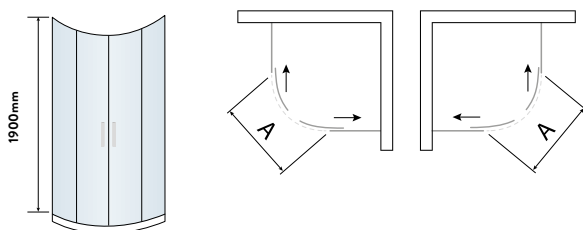

For product and technical information visit www.scudo.co.uk