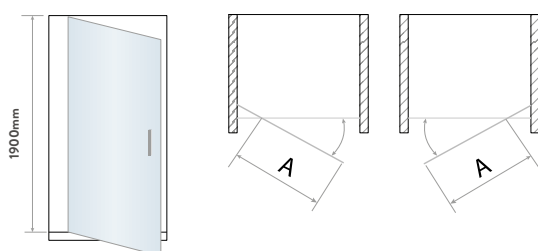

EXTENSION PROFILE

Adds 20mm per profile	Price Inc VAT	Code
	£100.00	SCUDEXT-BLACK

For product and technical information visit www.scudo.co.uk