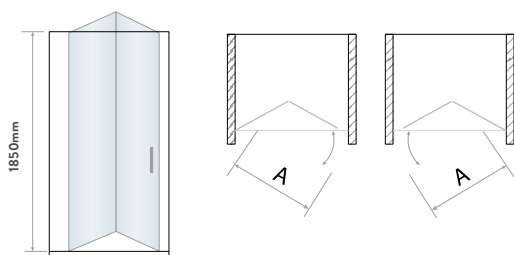

S6 ENCLOSURES

BIFOLD SEMI-FRAMELESS

- > Up to 6mm thick toughened safety glass
- > 1850mm tall
- > Universal design for left or right hand openings
- > Acqua shield glass treatment
- > Lifetime guarantee
- > Smooth sliding action
- > Large adjustment for out of true walls and easy installation

BIFOLD DOOR

Size	Width mm	Opening Size (A)	Price Inc VAT	Code
700	650 - 690mm	630mm	£420.00	S6-GLASS021
760	710 - 750mm	690 mm	£420.00	S6-GLASS022
800	750 - 790mm	730 mm	£463.00	S6-GLASS023
900	850 - 890mm	830mm	£475.00	S6-GLASS024
1000	950 - 990mm	930mm	£550.00	S6-GLASS030

SIDE PANEL

Size	Width mm	Price Inc VAT	Code
700	670 - 690mm	£236.00	S6-GLASS025
760	730 - 750mm	£247.00	S6-GLASS026
800	770 - 790mm	£267.00	S6-GLASS027
900	870 - 890mm	£278.00	S6-GLASS028
1000	970 - 990mm	£298.00	S6-GLASS029

EXTENSION PROFILE

Adds 20mm per profile	Price Inc VAT	Code
	£92.00	SCUDEXT

For product and technical information visit www.scudo.co.uk