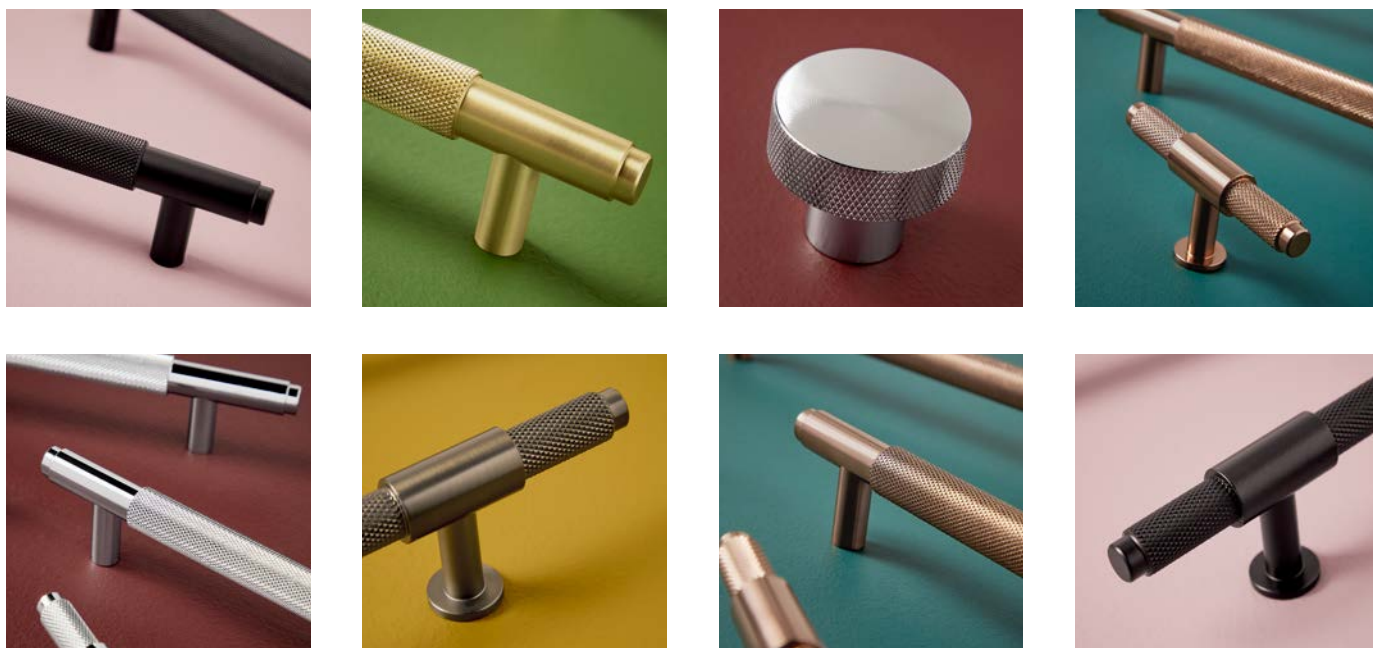

**18MM THICK
DOORS & CARCASS**

Robust design, high-quality materials, and expert craftsmanship combine to create superior doors and carcasses at unbelievable prices.

Locally made products designed and built right here in Britain. Every piece in the Scudo collection is created to the highest standard and delivers on quality and design.

For added peace of mind, all of our fitted furniture products are covered by a lifetime guarantee. See website for details or turn to page 386 for details.

EASY INSTALL

Internal carcasses come pre-assembled and are easy to fit. However, we recommend you get a professional to put everything into place for you. This will ensure your brand-new bathroom will be ready to go in no time.

HANDLE COLLECTION

RANGE FEATURES

Bathroom handles from Scudo feature exceptional design and exquisite detail. Choose from our extensive collection of handles and knobs in multiple finishes and styles to create the perfect finish in your bathroom.

If you're looking for more traditional bathroom handles or doorknobs, we'll have just what you're looking for. Our collection has been crafted with impeccable attention to detail and includes the latest knurled designs in metallic colours.