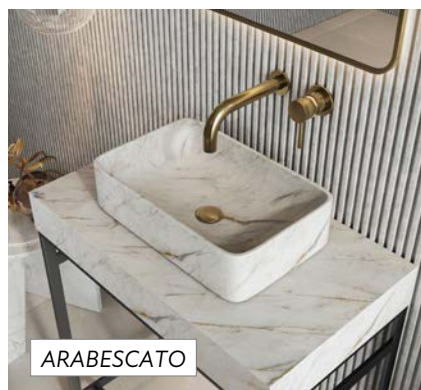

ARABESCATO