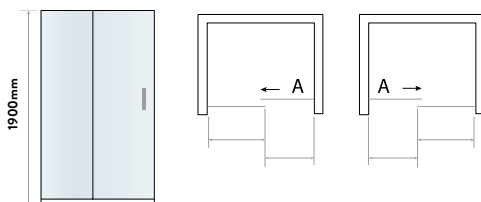

S8 ENCLOSURES

SLIDING DOOR

- > Up to 8mm thick toughened safety glass
- > 1900mm tall
- > Universal design for left or right hand openings
- > Concealed fixings
- > Acqua shield glass treatment
- > Lifetime guarantee
- > Smooth sliding action
- > Soft open buffers
- > Large adjustment for out of true walls and easy installation

SLIDING DOOR

Size	Width mm	Opening Size (A)	Price Inc VAT	Code
1000	950 - 990mm	385mm	£618.00	SCUD10SLID
1100	1050 - 1090mm	432mm	£648.00	SCUD11SLID
1200	1150 - 1190mm	485mm	£669.00	SCUD12SLID
1400	1350 - 1390mm	585mm	£741.00	SCUD14SLID
1600	1550 - 1590mm	635mm	£782.00	SCUD16SLID
1700	1650 - 1690mm	635mm	£844.00	SCUD17SLID

SIDE PANEL

Size	Width mm	Price Inc VAT	Code
700	670 - 690mm	£298.00	SCUD700SP
760	730 - 750mm	£309.00	SCUD760SP
800	770 - 790mm	£309.00	SCUD800SP
900	870 - 890mm	£339.00	SCUD900SP

EXTENSION PROFILE

Adds 20mm per profile	Price Inc VAT	Code
	£92.00	SCUEXT

For product and technical information visit www.scudo.co.uk