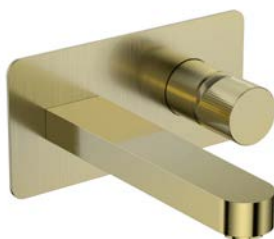

Wall Mounted Tap £250.00

KO-014

Operating Pressure 1.0 Bar

All prices include VAT - For product and technical information visit www.scudo.co.uk