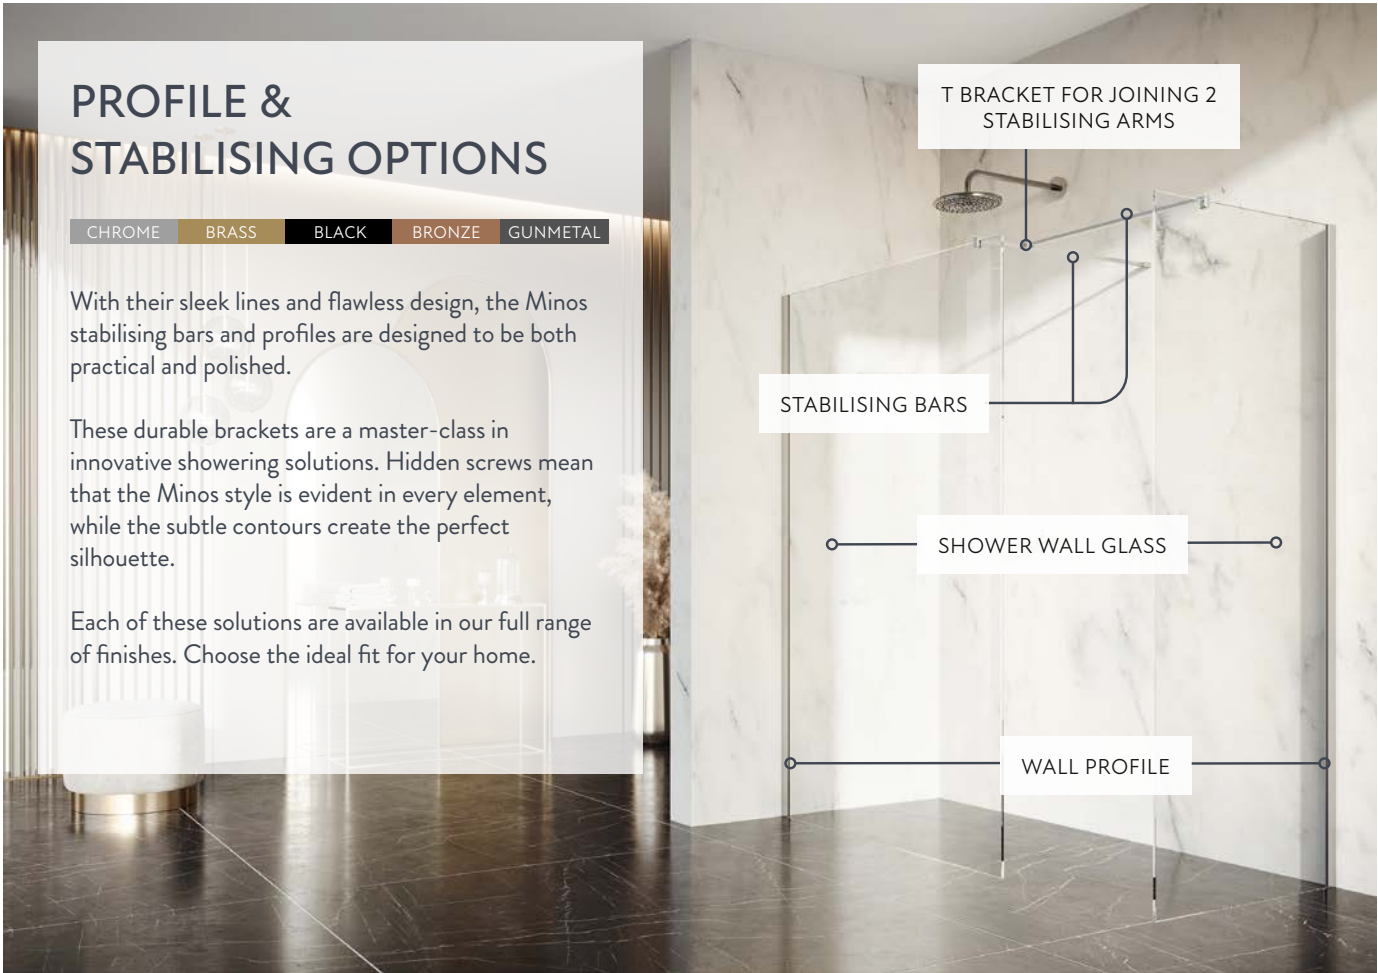

PROFILE & STABILISING OPTIONS

CHROME BRASS BLACK BRONZE GUNMETAL

With their sleek lines and flawless design, the Minos stabilising bars and profiles are designed to be both practical and polished.

These durable brackets are a master-class in innovative showering solutions. Hidden screws mean that the Minos style is evident in every element, while the subtle contours create the perfect silhouette.

Each of these solutions are available in our full range of finishes. Choose the ideal fit for your home.