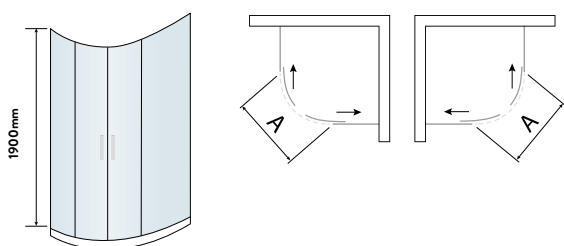

S8 ENCLOSURES

OFFSET DOUBLE DOOR QUADRANT

- > Up to 8mm thick toughened safety glass
- > 1900mm tall
- > Universal design for left or right hand openings
- > Concealed fixings
- > Acqua shield glass treatment
- > Lifetime guarantee
- > Smooth sliding action
- > Soft open buffers
- > Large adjustment for out of true walls and easy installation
- > 550mm radius

Size	Width mm	Opening Size (A)	Price Inc VAT	Code
900 x 760	870 - 890mm 730 - 750mm	435mm	£803.00	SCUD9X76Q
1000 x 800	970 - 990mm 770 - 790mm	475 mm	£885.00	SCUD10X8Q
1200 x 800	1170 - 1190mm 770 - 790mm	475 mm	£906.00	SCUD12X8Q
1200 x 900	1170 - 1190mm 870 - 890mm	520 mm	£947.00	SCUD12X9Q

For product and technical information visit www.scudo.co.uk