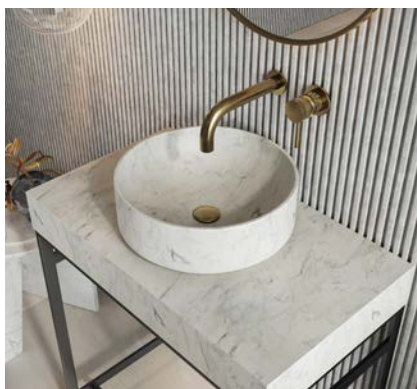

ARABESCATO