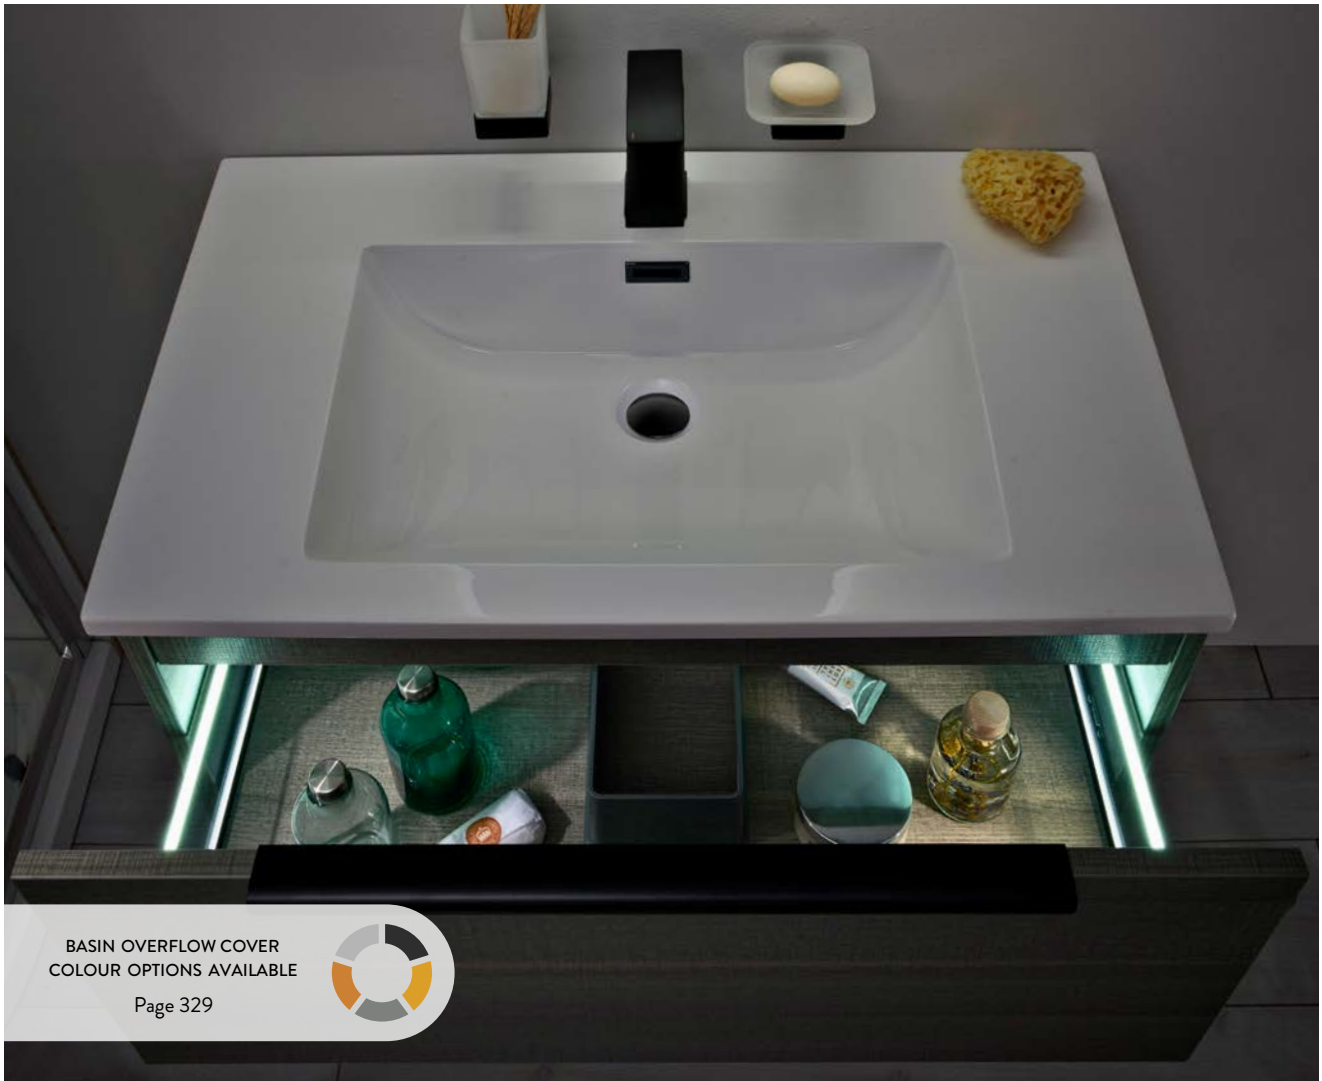

AMBIENCE

BASIN OVERFLOW COVER
COLOUR OPTIONS AVAILABLE

Page 329

RANGE FEATURES

For something truly special, the Ambience collection combines high spec styling with contemporary features. Comprising a sleek basin, tall boy and matching mirror, each piece in this range is designed to enhance your bathroom and add an element of sophistication.

Ambience is available in a choice of four finishes. Rustic Oak, which offers classic, homely wood tones, and Grey Oak, a chic, neutral shade. Also available in a classic Matte White and Matte Grey so you can be assured there is a colour to complement your bathroom.

For practicality with a modern twist, there are sensor-operated, battery-powered LED lights lining the drawer beneath the basin, enhancing the usability of this unit and offering a neat lighting solution.

The basin comes in a choice of white or grey poly-marble and a chrome and black overflow are included as standard, so it's possible to try both options out to see which fits the space best.

In addition, both the basin and tall boy are wall-hung, freeing up valuable floor space and making them ideal for compact bathrooms. A frame shelf is an optional extra that can be added to the tall boy and basin to provide further storage and shelving.

The units are either 600mm or 800mm, making this collection suited to an array of bathroom sizes.

Available Finishes

Scan here to view
Ambience video

All prices include VAT - For product and technical information visit www.scudo.co.uk