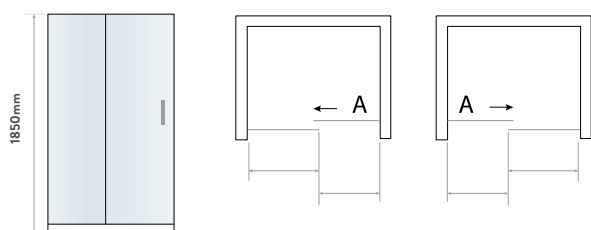

S6 ENCLOSURES

SLIDING DOOR

- > Up to 6mm thick toughened safety glass
- > 1850mm tall
- > Universal design for left or right hand openings
- > Acqua shield glass treatment
- > Lifetime guarantee
- > Smooth sliding action
- > Large adjustment for out of true walls and easy installation

SLIDING DOOR

Size	Width mm	Opening Size (A)	Price Inc VAT	Code
1000	950 - 990mm	390mm	£420.00	S6-GLASS013
1100	1050 - 1090mm	430 mm	£420.00	S6-GLASS014
1200	1150 - 1190mm	490 mm	£420.00	S6-GLASS015
1400	1350 - 1390mm	580mm	£490.00	S6-GLASS016
1500	1450 - 1490mm	585mm	£525.00	S6-GLASS031
1600	1550 - 1590mm	585mm	£525.00	S6-GLASS032
1700	1650 - 1690mm	585mm	£575.00	S6-GLASS033

SIDE PANEL

Size	Width mm	Price Inc VAT	Code
700	670 - 690mm	£236.00	S6-GLASS025
760	730 - 750mm	£247.00	S6-GLASS026
800	770 - 790mm	£267.00	S6-GLASS027
900	870 - 890mm	£278.00	S6-GLASS028
1000	970 - 990mm	£298.00	S6-GLASS029

EXTENSION PROFILE

Adds 20mm per profile	Price Inc VAT	Code
	£92.00	SCUDEXT

For product and technical information visit www.scudo.co.uk