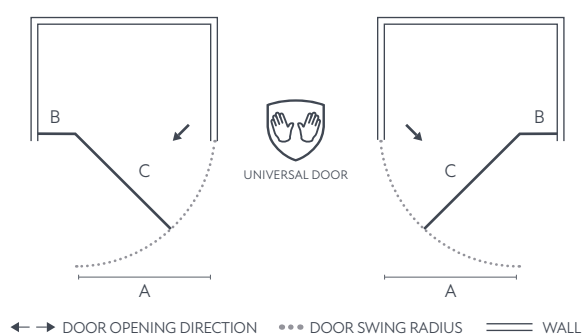

SIDE PANEL - BRUSHED BRASS

Size	Width mm	Price Inc VAT	Code
700	670 - 690mm	£520.00	ATHSIDE700 ATHSIDEPACKBB
760	730 - 750mm	£520.00	ATHSIDE760 ATHSIDEPACKBB
800	770 - 790mm	£531.00	ATHSIDE800 ATHSIDEPACKBB
900	870 - 890mm	£531.00	ATHSIDE900 ATHSIDEPACKBB

HINGED DOOR & IN-LINE - BLACK

Size	Width mm	Price Inc VAT	Code
800	770 - 790mm	£925.00	ATHHIN80-1 / ATHHINMOVE-1 ATHMOVEPACKBLK / ATHQUADPACKBLK2
900	870 - 890mm	£925.00	ATHHIN80-1 / ATHINMOVE-2 ATHMOVEPACKBLK / ATHFIXPACKBLK
1000	970 - 990mm	£975.00	ATHIN1000-1 / ATHINMOVE-2 ATHMOVEPACKBLK / ATHFIXPACKBLK
1200	1170 - 1190mm	£1,025.00	ATHIN1200-1 / ATHINMOVE-2 ATHMOVEPACKBLK / ATHFIXPACKBLK

SIDE PANEL - BLACK

Size	Width mm	Price Inc VAT	Code
700	670 - 690mm	£425.00	ATHSIDE700 ATHSIDEPACKBLK
760	730 - 750mm	£425.00	ATHSIDE760 ATHSIDEPACKBLK
800	770 - 790mm	£436.00	ATHSIDE800 ATHSIDEPACKBLK
900	870 - 890mm	£436.00	ATHSIDE900 ATHSIDEPACKBLK

ADDITIONAL FEATURES

1900mm Tall

20mm Adjustment for 'Out of True' Walls

Up to 6mm Thick Toughened Safety Glass

DIMENSIONS

Size	Opening mm (A)	Fixed panel mm (B)	Door mm (C)
800	498	172	550
900	598	172	650
1000	598	272	650
1200	598	472	650

OVERHEAD LAYOUT

For product and technical information visit www.scudo.co.uk