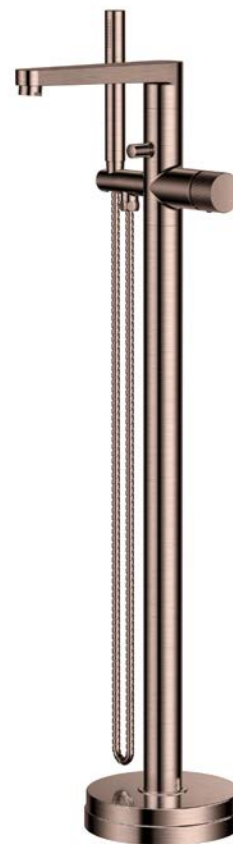

Freestanding Bath Shower Mixer £975.00

KO-035
Operating Pressure 1.0 Bar