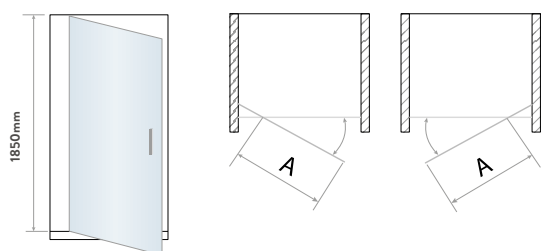

S6 ENCLOSURES

PIVOT DOOR

- > Up to 6mm thick toughened safety glass
- > 1850mm tall
- > Universal design for left or right hand openings
- > Acqua shield glass treatment
- > Lifetime guarantee
- > Large adjustment for out of true walls and easy installation
- > High quality pivot mechanism

PIVOT DOOR

Size	Width mm	Opening Size (A)	Price Inc VAT	Code
700	650 - 690mm	430mm	£345.00	S6-GLASS017
760	710 - 750mm	490 mm	£345.00	S6-GLASS018
800	750 - 790mm	530 mm	£360.00	S6-GLASS019
900	850 - 890mm	630mm	£385.00	S6-GLASS020

SIDE PANEL

Size	Width mm	Price Inc VAT	Code
700	670 - 690mm	£236.00	S6-GLASS025
760	730 - 750mm	£247.00	S6-GLASS026
800	770 - 790mm	£267.00	S6-GLASS027
900	870 - 890mm	£278.00	S6-GLASS028
1000	970 - 990mm	£298.00	S6-GLASS029

EXTENSION PROFILE

Adds 20mm per profile	Price Inc VAT	Code
	£92.00	SCUDEXT

Scan here to view S6 Pivot Door Enclosure video:

For product and technical information visit www.scudo.co.uk