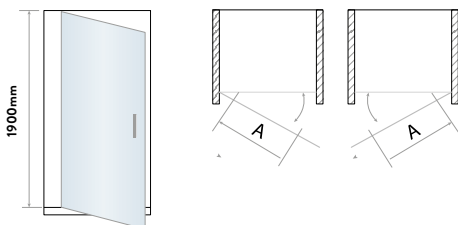

S8 ENCLOSURES

HINGE DOOR

- > Up to 8mm thick toughened safety glass
- > 1900mm tall
- > Universal design for left or right hand openings
- > Concealed fixings
- > Acqua shield glass treatment
- > Lifetime guarantee
- > Large adjustment for out of true walls and easy installation
- > High quality hinges

HINGE DOOR

Size	Width mm	Opening Size (A)	Price Inc VAT	Code
700	650 - 690mm	530mm	£535.00	SCUD700HD
760	710 - 750mm	590mm	£556.00	SCUD760HD
800	750 - 790mm	630mm	£566.00	SCUD800HD
900	850 - 890mm	730mm	£576.00	SCUD900HD
1000	950 - 990mm	830mm	£618.00	SCUD10HD

SIDE PANEL

Size	Width mm	Price Inc VAT	Code
700	670 - 690mm	£298.00	SCUD700SP
760	730 - 750mm	£309.00	SCUD760SP
800	770 - 790mm	£309.00	SCUD800SP
900	870 - 890mm	£339.00	SCUD900SP

EXTENSION PROFILE

Adds 20mm per profile	Price Inc VAT	Code
	£92.00	SCUDEXT

For product and technical information visit www.scudo.co.uk