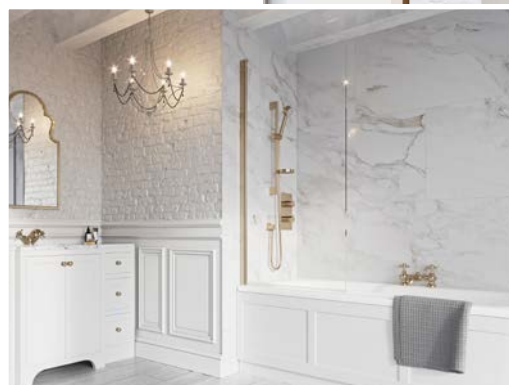

Size	Price Inc VAT	Code
800 x 1500	£300.00	THALIASINGLEBLK

SINGLE PANEL BATH SCREEN - BRUSHED BRONZE

Size	Price Inc VAT	Code
800 x 1500	£350.00	THALIASINGLEBZ

SINGLE PANEL BATH SCREEN - GUNMETAL

Size	Price Inc VAT	Code
800 x 1500	£350.00	THALIASINGLEGM