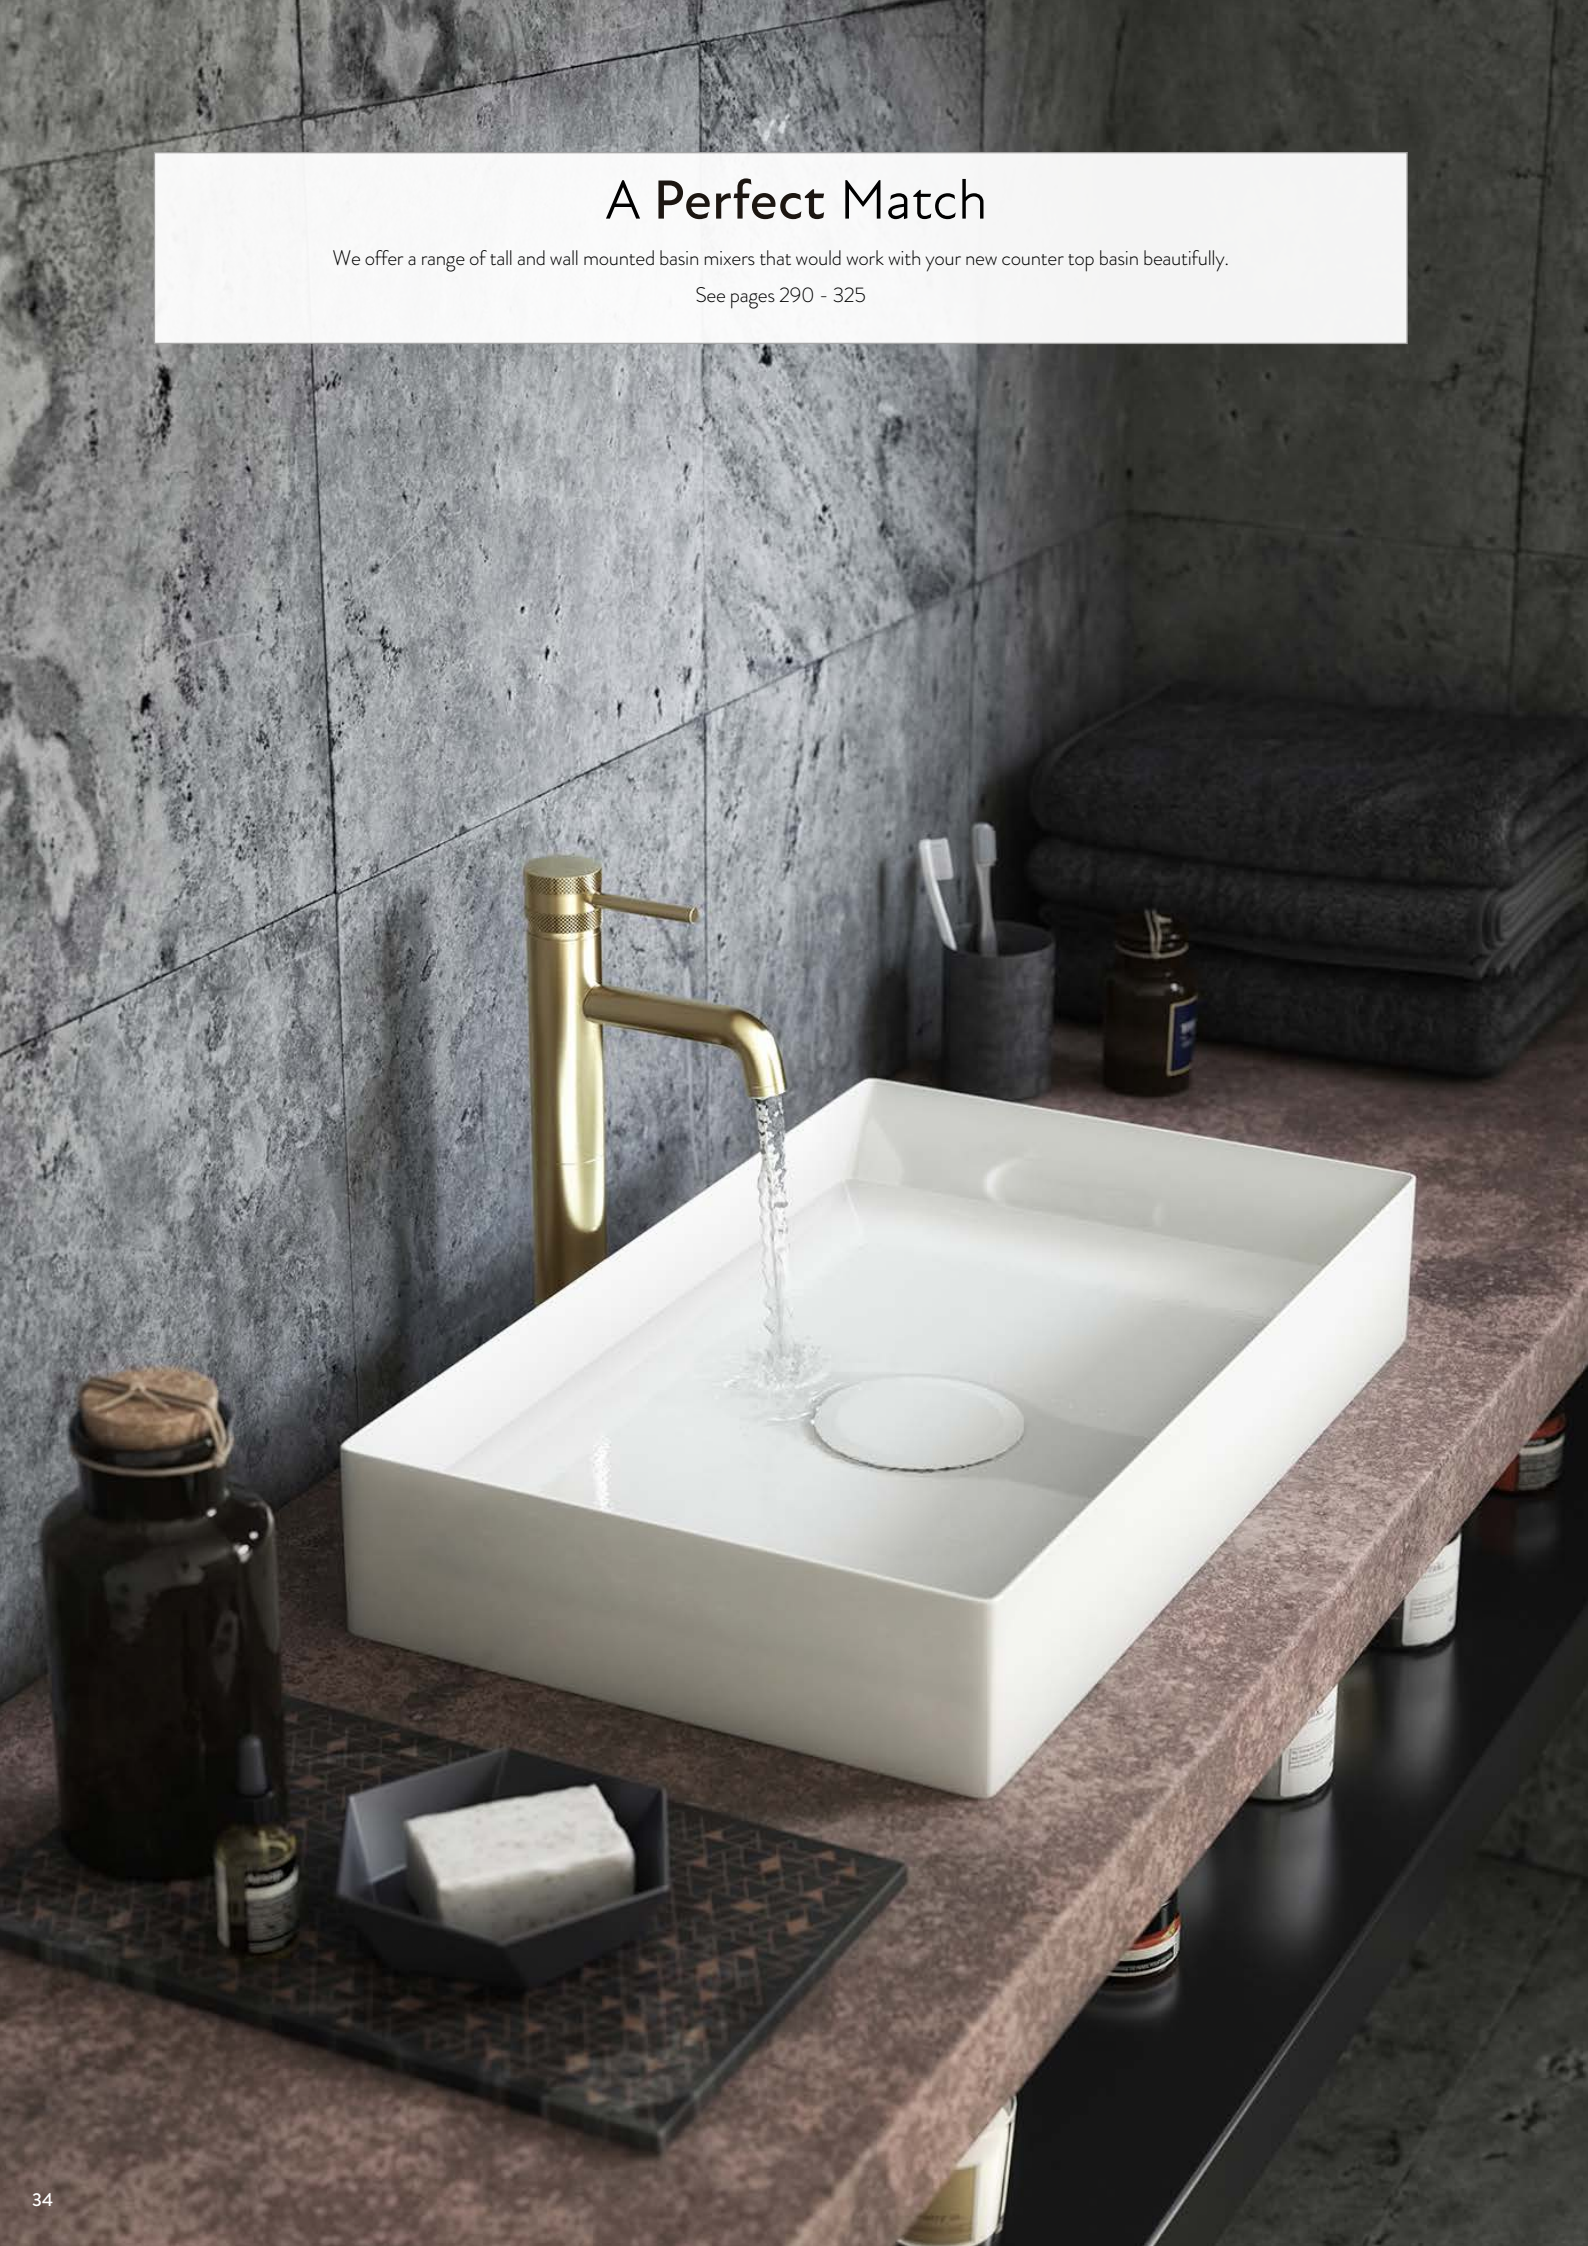

We offer a range of tall and wall mounted basin mixers that would work with your new counter top basin beautifully.

See pages 290 - 325

COUNTERTOP BASINS

Our countertop basins are the perfect way to add a touch of elegance and sophistication to your bathroom. Made from high-quality materials and available in a range of designs, our basins will not only enhance the visual appeal of your space but also provide a durable and functional solution for your everyday needs.