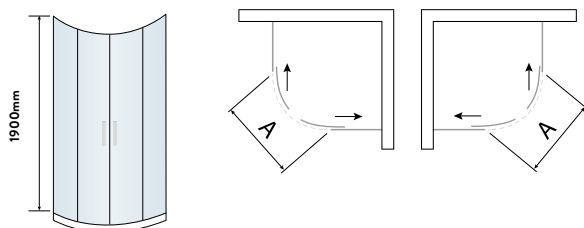

DOUBLE DOOR QUADRANT

Size	Width mm	Opening Size (A)	Price Inc VAT	Code
800 x 800	770 - 790mm	400mm	£495.00	S6-BLKGLASS001
900 x 900	870 - 890mm	530 mm	£495.00	S6-BLKGLASS002

For product and technical information visit www.scudo.co.uk