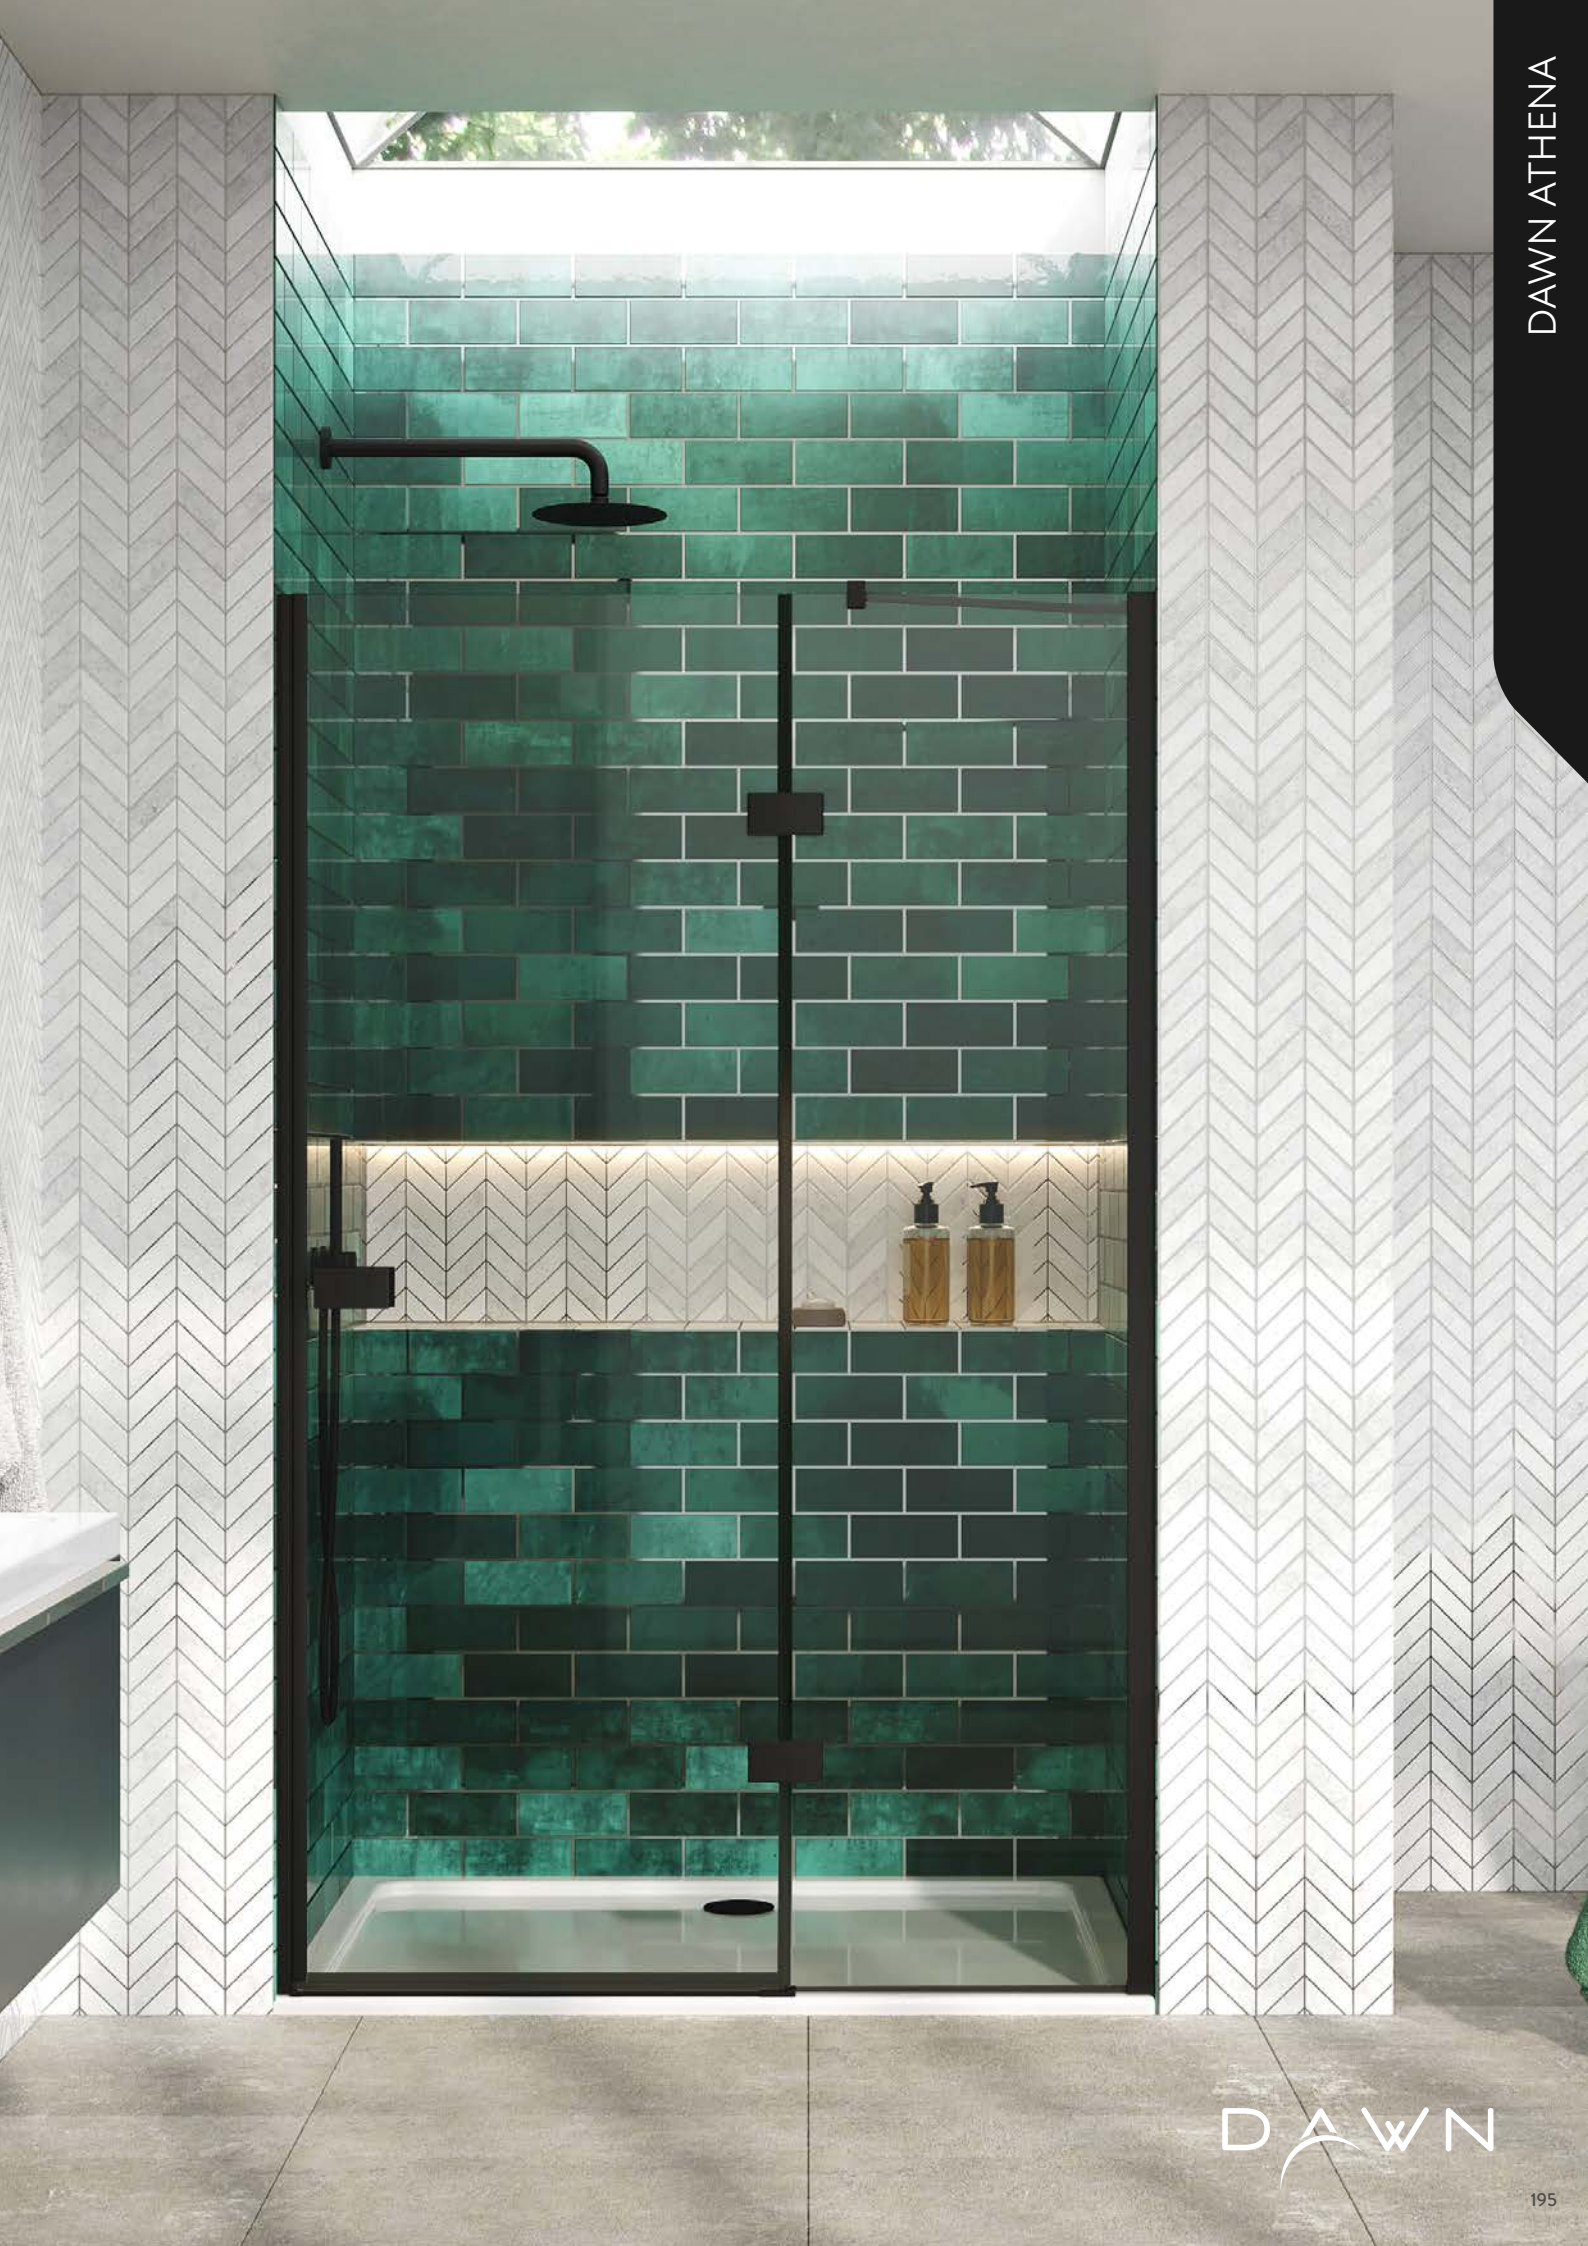

OVERHEAD LAYOUT

For product and technical information visit www.scudo.co.uk

6MM TOUGH GLASS

UNIVERSAL DOOR

TRIDENT GUARD

SEAMLESS DESIGN

LIFETIME GUARANTEE

ATHENA