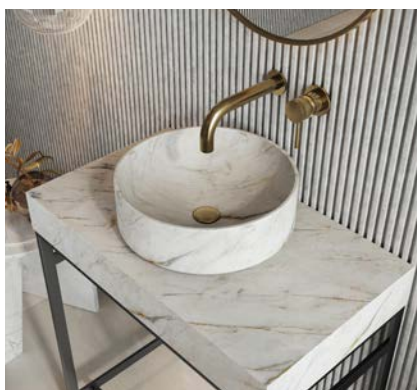

Rectangle Marble Basins

420w x 120h x 270d
Bowl Depth 90mm
Waste Not Included

Venato Carrara Basin

BASINMB-420-CARRARA £575.00

Arabescato Basin

BASINMB-420-ARABESCATO £830.00

Round Marble Basins

350w x 120h x 350d
Bowl Depth 100mm
Waste Not Included

Venato Carrara Basin

BASINMB-350-CARRARA £500.00

Arabescato Basin

BASINMB-350-ARABESCATO £780.00

Wall Hung Marble Basins

300w x 100h x 250d
Bowl Depth 70mm
Waste Not Included

Venato Carrara Basin

BASINMB-300-CARRARA £350.00

Arabescato Basin

BASINMB-300-ARABESCATO £500.00

CORE SHORT SPOUTS - OPTIONAL COLOUR MATCHED SPOUTS

Need to order Core Wall Mounted Basin/Bath Mixers and a code below to convert to a Short Spout.
See pages **292-301**

NU-050 £25.00

NU-051 £25.00

NU-052 £25.00

NU-053 £25.00

NU-054 £25.00

All prices include VAT - For product and technical information visit www.scudo.co.uk