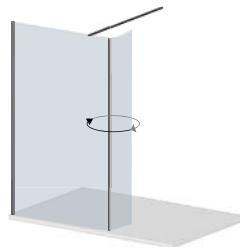

MINOS

CHOOSE YOUR CONFIGURATION