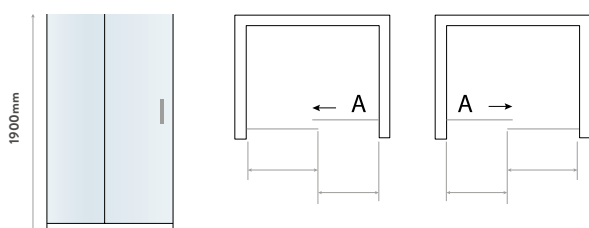

EXTENSION PROFILE

Adds 20mm per profile	Price Inc VAT	Code
	£100.00	SCUDEXT-BB

For product and technical information visit www.scudo.co.uk