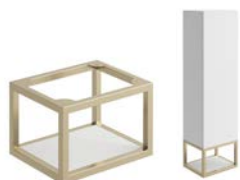

COMES WITH WHITE SHELF ONLY.