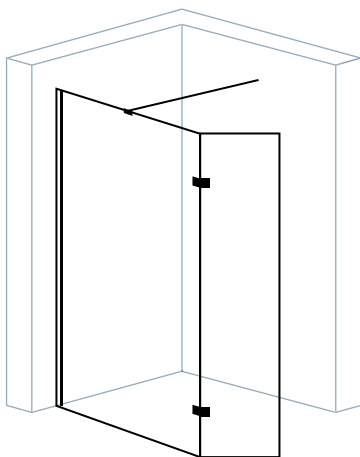

WETROOMS

STEP BY STEP

CREATE YOUR PERFECT WET ROOM

Wet rooms are becoming more and more desirable, and they're a great way to add value to your home. A wet room is an entirely waterproofed room and is a popular choice for modern bathrooms.

LIFETIME
GUARANTEE

ACQUA SHIELD
GLASS CLEANING
TECHNOLOGY

HIGH
PERFORMANCE

STEP 1: POSITION

This quality range of Scudo wet rooms has been designed with flexibility in mind and are typically installed in a corner of a bathroom.

Wetroom panel positioned in a corner with a deflector panel.

STEP 2: MEASURE

Create a minimalist bathroom space with our shower glass panels for wet rooms with options for all bathroom sizes and configurations. Simply measure your space and choose from our glass panels ranging from 600mm to 1200mm.

600+
mm

900+
mm

1200
mm