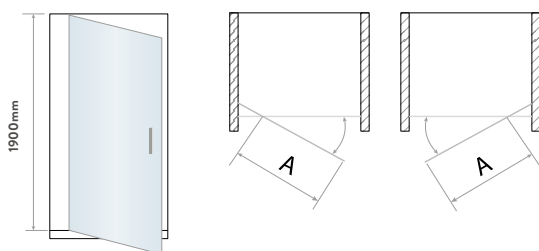

EXTENSION PROFILE

Adds 20mm per profile	Price Inc VAT	Code
	£100.00	SCUDEXT-BB

For product and technical information visit www.scudo.co.uk