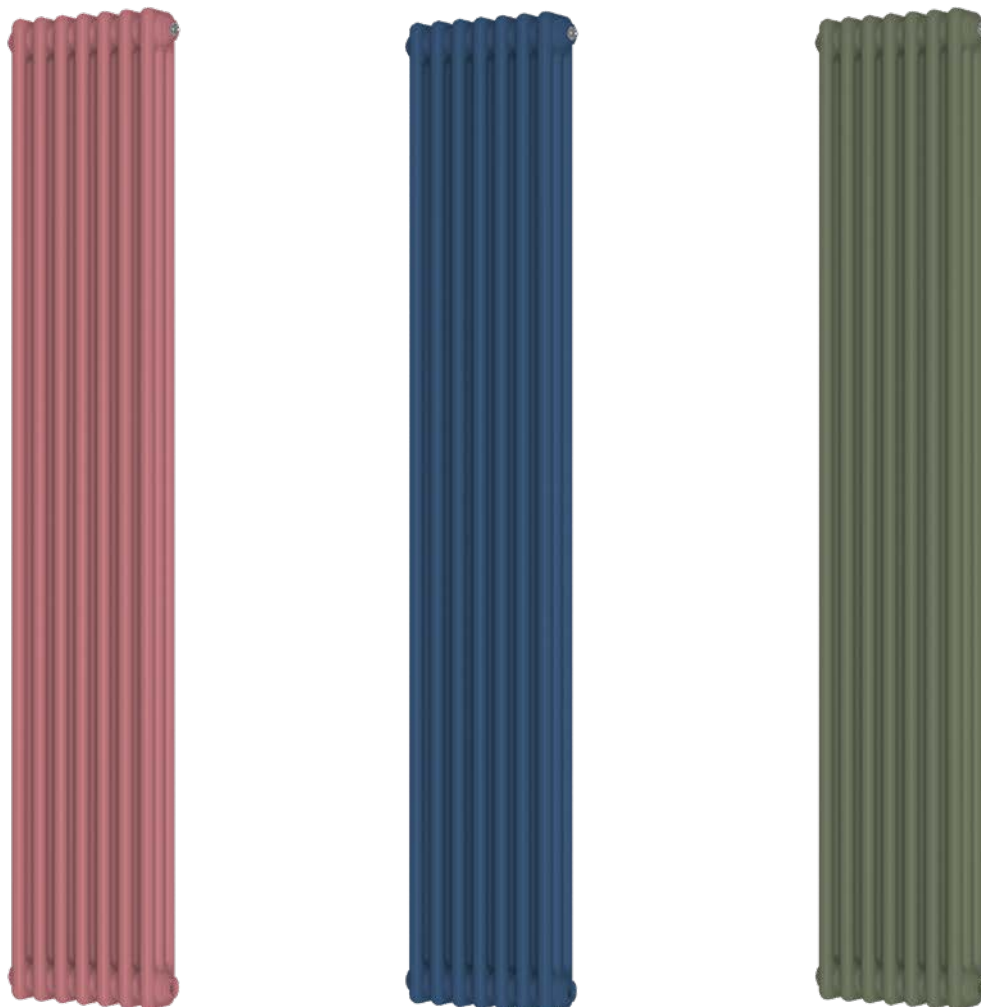

OVER 180 CLASSIC RAL COLOURS

MADE TO ORDER FINISHES

Make a style statement and get the perfect finish with our bespoke Scudo RAL colour radiators. Our coloured radiators can be used to blend and tone, pop or accent. Choose something demanding and bright, or just a subtle finish to compliment a more muted palette.

We match to the RAL European standard used for paint and specialist coatings for a perfect finish and offer over 180 colour options to choose from across our Column, Apex and Bravo collections. Look out for the RAL colour logo on our heating pages to create a stunning centrepiece in your home.

---

10 WORKING DAY LEAD TIME

Find your local Scudo showroom online at www.scudo.co.uk and visit to order your bespoke coloured radiator.

Pricing confirmed on application.

RAL Colour Matched Service

Available on Apex, Bravo, and Column Collections