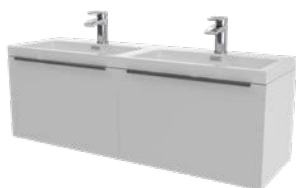

(Excludes cabinet, basin, handle & tap)

MUROMONOFRAME £240.00

REDUCED DEPTH

Muro Black Frame

Universal Frame

500 - 800mm Wide

(Excludes cabinet, basin, handle & tap)

MUROMONOFRAME £240.00