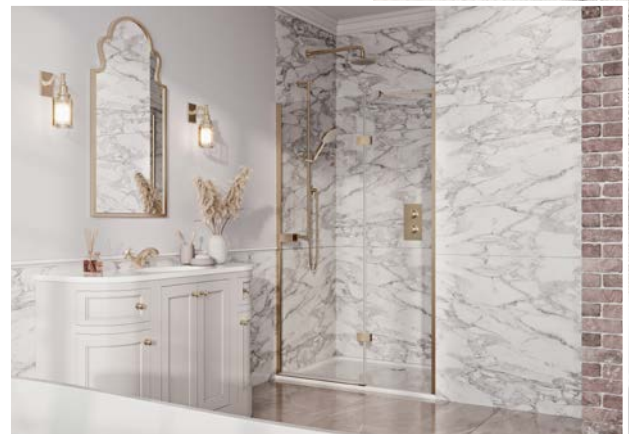

OVERHEAD LAYOUT

For product and technical information visit www.scudo.co.uk

6MM TOUGH GLASS

UNIVERSAL DOOR

TRIDENT GUARD

SEAMLESS DESIGN

LIFETIME GUARANTEE

ATHENA