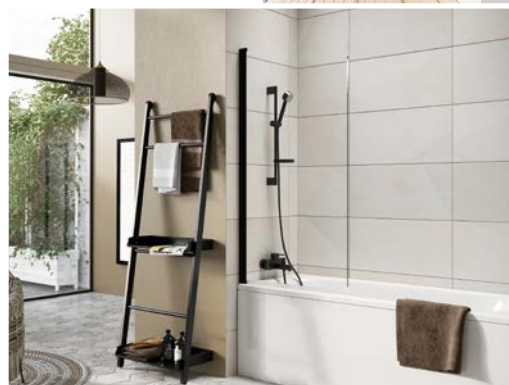

THALIA

SINGLE PANEL BATH SCREEN

AVAILABLE IN:

CHROME

BRASS

BLACK

BRONZE

GUNMETAL

SINGLE PANEL BATH SCREEN - CHROME

Size	Price Inc VAT	Code
800 x 1500	£300.00	THALIASINGLECHR

SINGLE PANEL BATH SCREEN - BRUSHED BRASS

Size	Price Inc VAT	Code
800 x 1500	£350.00	THALIASINGLEBB

SINGLE PANEL BATH SCREEN - BLACK

Size	Price Inc VAT	Code
800 x 1500	£300.00	THALIASINGLEBLK

SINGLE PANEL BATH SCREEN - BRUSHED BRONZE

Size	Price Inc VAT	Code
800 x 1500	£350.00	THALIASINGLEBZ

SINGLE PANEL BATH SCREEN - GUNMETAL

Size	Price Inc VAT	Code
800 x 1500	£350.00	THALIASINGLEGM

ADDITIONAL FEATURES

- > 1500mm Tall
- > 20mm Adjustment for 'Out of True' Walls
- > Up to 8mm thick toughened safety glass