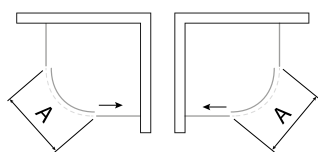

For product and technical information visit www.scudo.co.uk