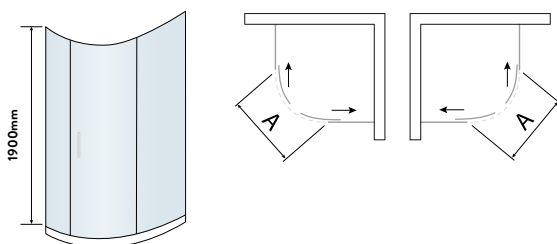

S8 ENCLOSURES

OFFSET SINGLE DOOR QUADRANT

- > Up to 8mm thick toughened safety glass
- > 1900mm tall
- > Universal design for left or right hand openings
- > Concealed fixings
- > Acqua shield glass treatment
- > Lifetime guarantee
- > Smooth sliding action
- > Soft open buffers
- > Large adjustment for out of true walls and easy installation
- > 550mm radius

Size	Width mm	Opening Size (A)	Price Inc VAT	Code
900 x 760	870 - 890mm 730 - 750mm	450mm	£803.00	SCUD9X76SDQ
1000 x 800	970 - 990mm 770 - 790mm	415 mm	£885.00	SCUD10X8SDQ
1200 x 800	1170 - 1190mm 770 - 790mm	415 mm	£906.00	SCUD12X8SDQ
1200 x 900	1170 - 1190mm 870 - 890mm	450 mm	£947.00	SCUD12X9SDQ

For product and technical information visit www.scudo.co.uk