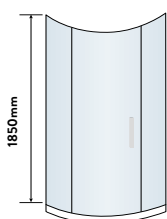

For product and technical information visit www.scudo.co.uk