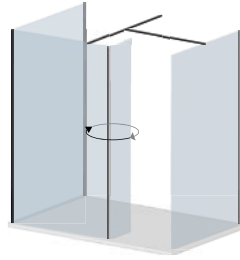

MINOS

CHOOSE YOUR CONFIGURATION