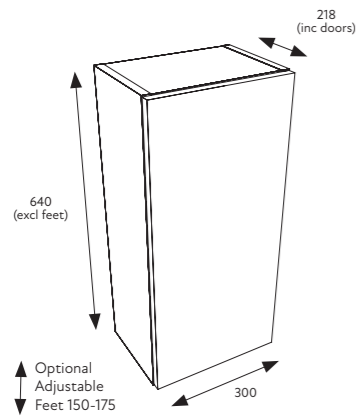

300 SLIM 1 DOOR UNIT
Option to install Floor Standing or Wall Hung

CARCASS OPTIONS	TRADITIONAL DOORS	MODERN DOORS	
Oak BNB3 - 01	Painted Oak Dark Grey BNB3 - PODGT	Gloss White BNB3 - GLWS	Sonoma Oak BNB3 - SONS
Matte Dark Grey BNB3 - 02	Painted Oak Mussel BNB3 - POMT	Gloss Light Grey BNB3 - GLGS	Supermatte Stone Grey BNB3 - STOS
Matte White BNB3 - 03	Supermatte Stone Grey BNB3 - STOT	Matte Grey BNB3 - MDGS	
	Supermatte Indigo BNB3 - INDT		

Please state both carcass and door codes when ordering **Total £358.00**

Carcass £263.00

Door Pack £95.00