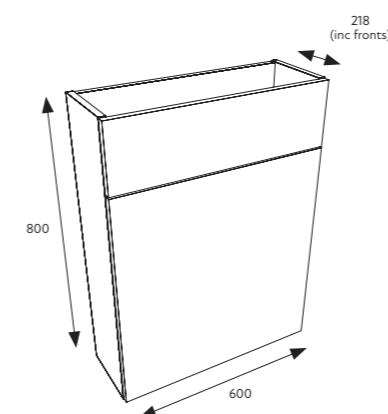

600 SLIM WC UNIT

CARCASS
OPTIONS

TRADITIONAL
DOORS

MODERN
DOORS

CARCASS OPTIONS	TRADITIONAL DOORS	MODERN DOORS
Oak BNF6 - 01	Painted Oak Dark Grey BNF6 - PODGT	Gloss White BNF6 - GLWS
Matte Dark Grey BNF6 - 02	Painted Oak Mussel BNF6 - POMT	Sonoma Oak BNF6 - SONS
Matte White BNF6 - 03	Supermatte Stone Grey BNF6 - STOT	Gloss Light Grey BNF6 - GLGS
	Supermatte Indigo BNF6 - INDT	Supermatte Stone Grey BNF6 - STOS
		Matte Grey BNF6 - MDGS

Please state both carcass and door codes when ordering **Total £449.00**

Carcass £297.00

Door Pack £152.00