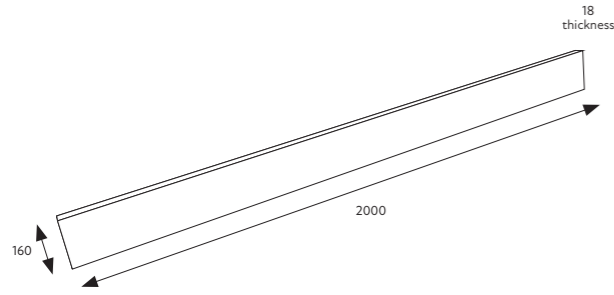

Please state both carcass and door codes when ordering **Total £621.00**

Carcass £337.00

Door Pack £284.00

END PANELS & PLINTHS

PLINTH

TRADITIONAL
PLINTHS

MODERN
PLINTHS

Price
£147.00