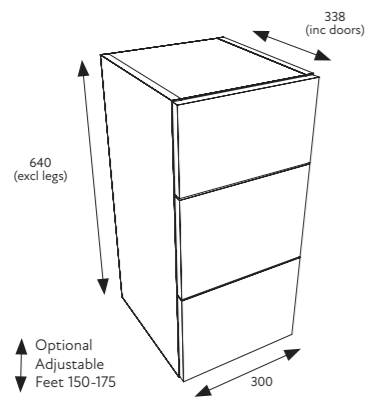

STANDARD DEPTH UNITS

300 3 DRAWER UNIT

Option to install Floor Standing or Wall Hung

Adjustable Legs and Wall Hanging Fittings supplied

CARCASS
OPTIONS

TRADITIONAL
DOORS

MODERN
DOORS

CARCASS OPTIONS	TRADITIONAL DOORS	MODERN DOORS
Oak BDD3 - 01	Painted Oak Dark Grey BDD3 - PODGT	Gloss White BDD3 - GLWS
Matte Dark Grey BDD3 - 02	Painted Oak Mussel BDD3 - POMT	Sonoma Oak BDD3 - SONS
Matte White BDD3 - 03	Supermatte Stone Grey BDD3 - STOT	Gloss Light Grey BDD3 - GLGS
	Supermatte Indigo BDD3 - INDT	Supermatte Stone Grey BDD3 - STOS
		Matte Grey BDD3 - MDGS

Please state both carcass and door codes when ordering **Total £674.00**

Carcass £510.00

Door Pack £164.00