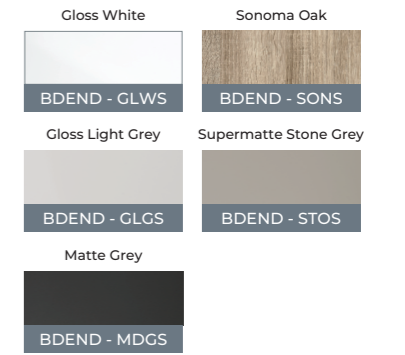

Price
£252.00

Price
£252.00

PLEASE BE AWARE CUTTING OF END PANELS AND PLINTHS MAY BE REQUIRED WHEN FITTING

END PANELS & PLINTHS

STANDARD BASE END PANEL

TRADITIONAL
PANELS

MODERN
PANELS

Price
£112.00