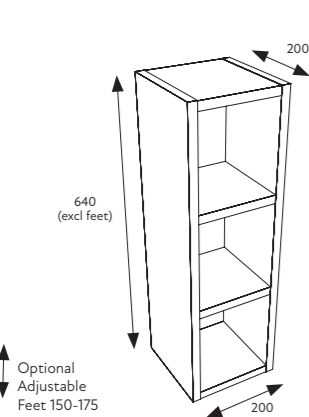

200 SLIM OPEN UNIT
Option to install Floor Standing or Wall Hung

CARCASS OPTIONS
Oak BNE2 - 01
Matte Dark Grey BNE2 - 02
Matte White BNE2 - 03

Total £206.00

Adjustable Legs and Wall Hanging Fittings supplied