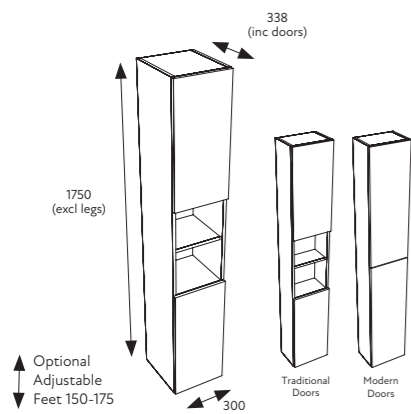

All mirror cabinets are 195mm(d) (excluding door depth) 218mm (Including door)

STANDARD UNIT OPTION

All standard cabinets are 800mm(h) x 320mm (d) (excluding door depth) 338mm (Including door) with the exception of the Tower Unit which is 1910mm (h).

Please state both carcass and door codes when ordering **Total £674.00**

Carcass £510.00

Door Pack £164.00

300 TOWER UNIT

Option to install Floor Standing or Wall Hung

Adjustable Legs and Wall Hanging Fittings supplied