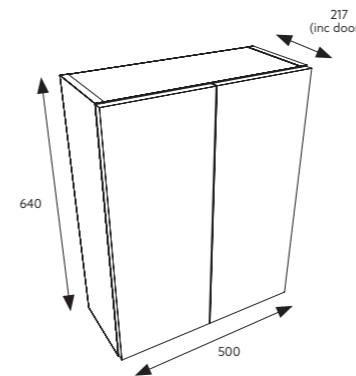

500 DOUBLE MIRROR WALL UNIT

CARCASS OPTIONS	TRADITIONAL DOORS	MODERN DOORS	
Oak W0J5 - 01	Painted Oak Dark Grey W0J5 - PODGT	Gloss White W0J5 - GLWS	Sonoma Oak W0J5 - SONS
Matte Dark Grey W0J5 - 02	Painted Oak Mussel W0J5 - POMT	Gloss Light Grey W0J5 - GLGS	Supermatte Stone Grey W0J5 - STOS
Matte White W0J5 - 03	Supermatte Stone Grey W0J5 - STOT	Matte Grey W0J5 - MDGS	
	Supermatte Indigo W0J5 - INDT		

Please state both carcass and door codes when ordering **Total £552.00**

Carcass £268.00

Door Pack £284.00