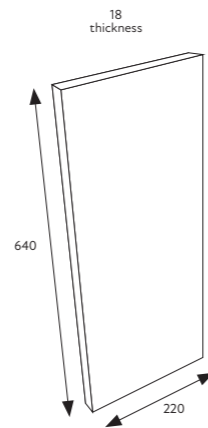

WALL END PANEL

TRADITIONAL
PANELS

MODERN
PANELS

Price
£83.00

Price
£83.00