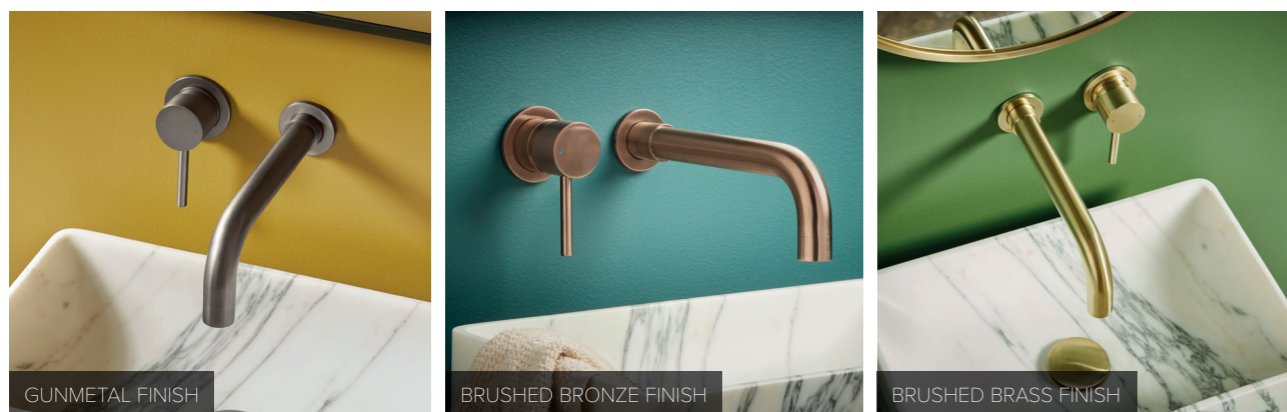

STEP EIGHT - SELECT TAPS (SEE BROCHURE OR WEBSITE)