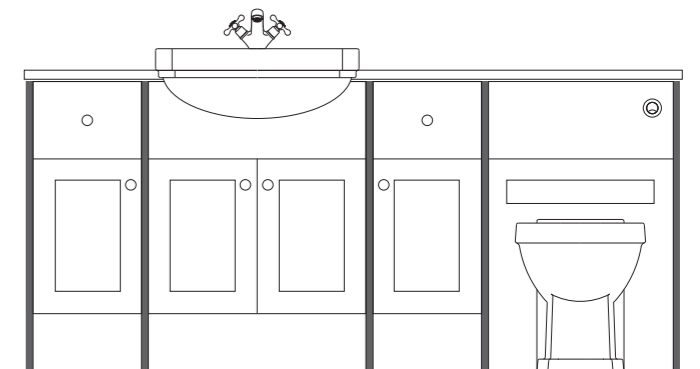

Fitted Furniture Panels and Plinths (cut to size)

- Standard Base End Panel x6
- Wall End Panel x2
- 2000 Plinth