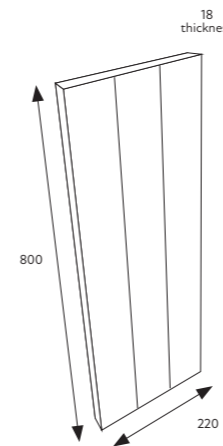

SLIMLINE BASE END PANEL

TRADITIONAL
PANELS

MODERN
PANELS

Price
£93.00

Price
£91.00

PLEASE BE AWARE CUTTING OF END PANELS AND PLINTHS MAY BE REQUIRED WHEN FITTING