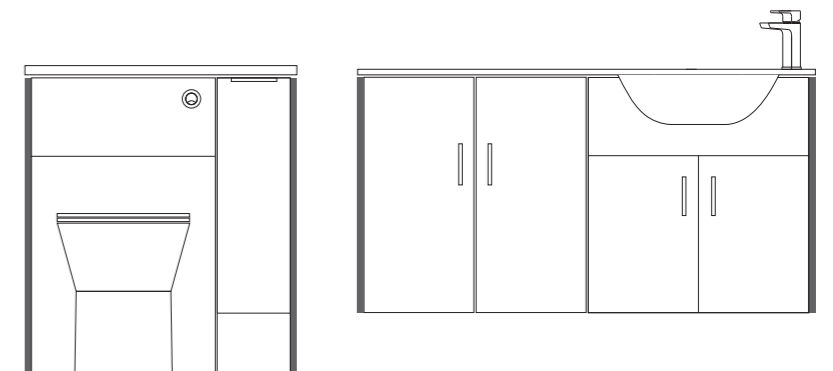

Fitted Furniture Panels and Plinths (cut to size)

- Slimline Base End Panel x2
- Wall End Panel x4

18MM THICK
DOORS & CARCASS