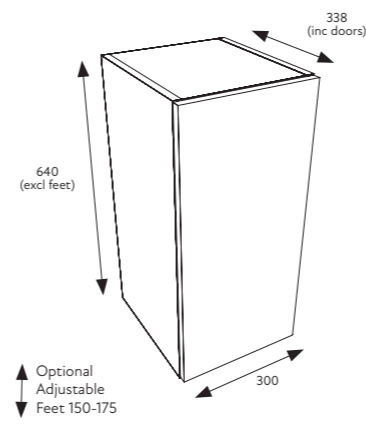

300 DOOR UNIT

Option to install Floor Standing or Wall Hung