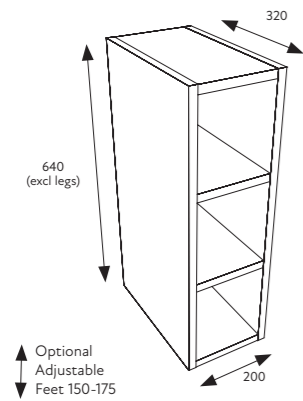

Please state both carcass and door codes when ordering **Total £702.00**

Carcass £440.00

Door Pack £262.00

200 OPEN UNIT

Option to install Floor Standing or Wall Hung

Adjustable Legs and Wall Hanging Fittings supplied