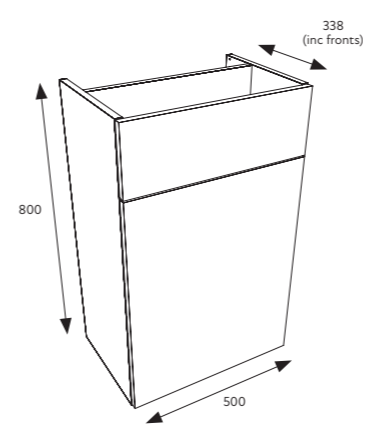

STANDARD DEPTH UNITS

500 WC UNIT