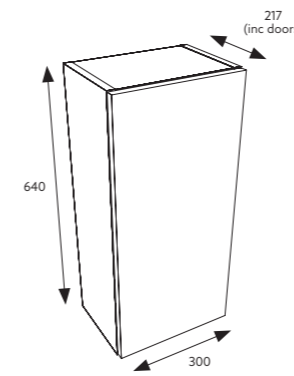

WALL HUNG MIRRORS UNITS

300 SINGLE MIRROR WALL UNIT

CARCASS OPTIONS	TRADITIONAL DOORS	MODERN DOORS	
Oak W013 - 01	Painted Oak Dark Grey W013 - PODGT	Gloss White W013 - GLWS	Sonoma Oak W013 - SONS
Matte Dark Grey W013 - 02	Painted Oak Mussel W013 - POMT	Gloss Light Grey W013 - GLGS	Supermatte Stone Grey W013 - STOS
Matte White W013 - 03	Supermatte Stone Grey W013 - STOT	Matte Grey W013 - MDGS	
	Supermatte Indigo W013 - INDT		

Please state both carcass and door codes when ordering **Total £455.00**

Carcass £323.00

Door Pack £132.00