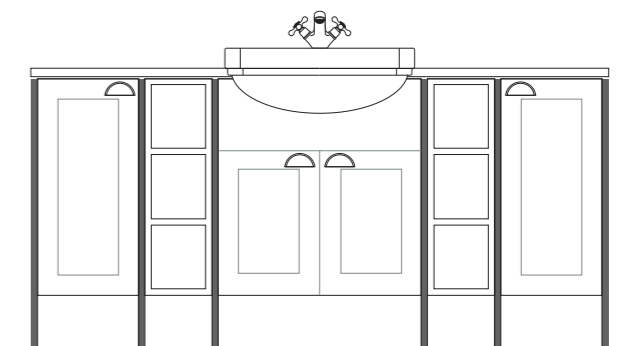

18MM THICK DOORS & CARCASS