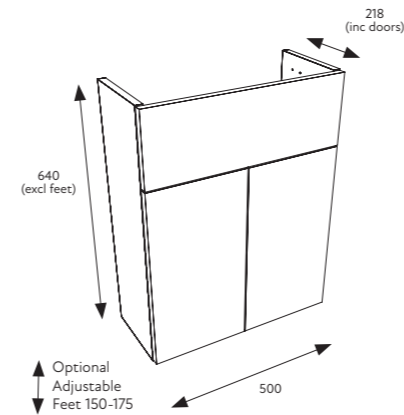

Please state both carcass and door codes when ordering **Total £439.00**

Carcass £259.00

Door Pack £180.00

500 SLIM BASIN UNIT

Option to install Floor Standing or Wall Hung

Adjustable Legs and Wall Hanging Fittings supplied