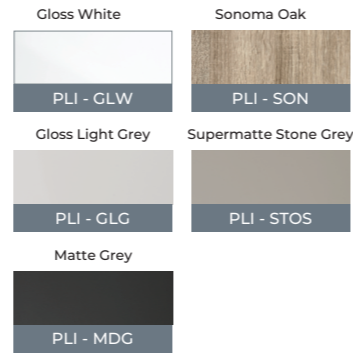

Please state both carcass and door codes when ordering **Total £621.00**

Carcass £337.00

Door Pack £284.00

END PANELS & PLINTHS

PLINTH

TRADITIONAL
PLINTHS

MODERN
PLINTHS

Price
£147.00