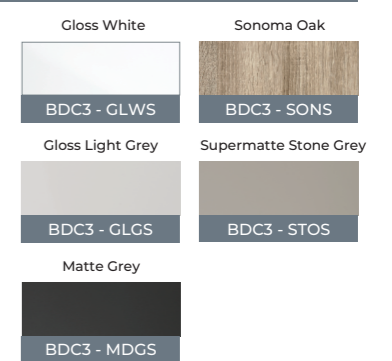

MODERN PANELS