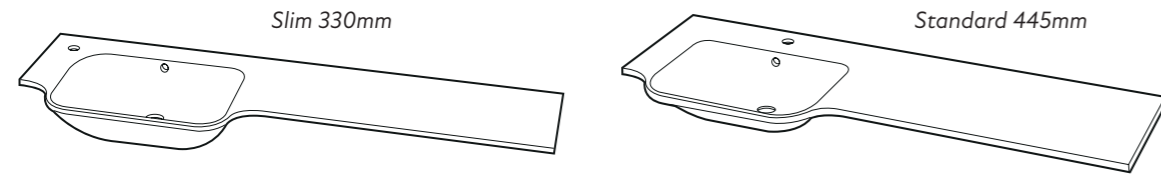

INTEGRATED BASIN AND WORKTOP

(Suitable for use with 600 Basin and WC Units only)

LEFT HAND INTEGRATED BASINS

18mm thick worktop