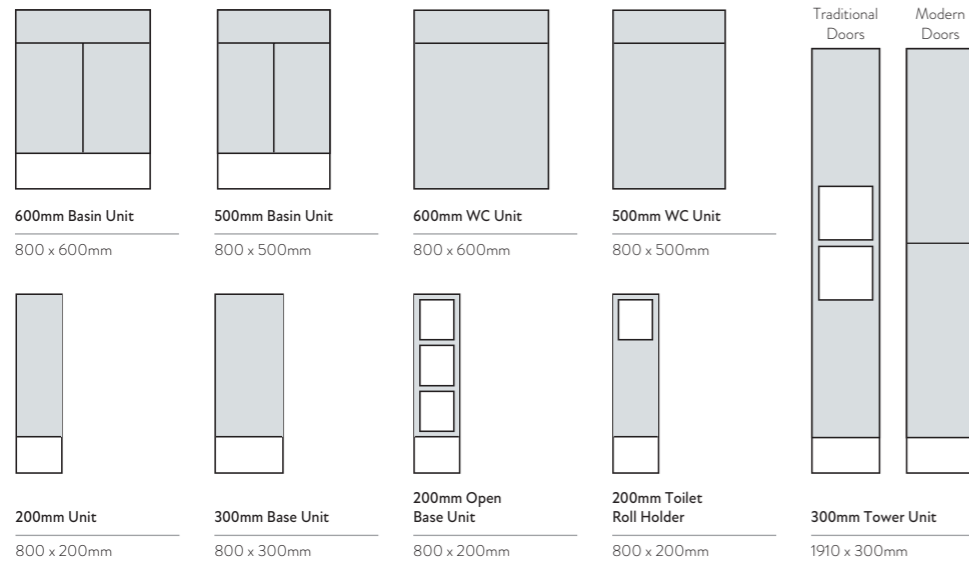

Back to Wall Pan

- Traditional Back to Wall Pan

Fitted Furniture Panels and Plinths (cut to size)

- Standard Base End Panel x4
- Wall End Panel x4
- 2000 Plinth

Painted Oak Dark Grey

18MM THICK
DOORS & CARCASS

OVERVIEW OF AVAILABLE CABINETS

SLIM UNIT OPTION

All slim cabinets are 800mm(h) x 200mm(d) (excluding door depth) 218mm (Including door) with the exception of the Tower Unit which is 1910mm (h).

MIRROR WALL UNITS

All mirror cabinets are 195mm(d) (excluding door depth) 218mm (Including door)

STANDARD UNIT OPTION

All standard cabinets are 800mm(h) x 320mm (d) (excluding door depth) 338mm (Including door) with the exception of the Tower Unit which is 1910mm (h).