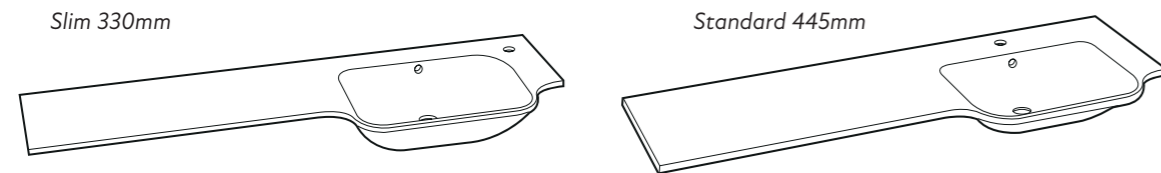

RIGHT HAND INTEGRATED BASINS

18mm thick worktop