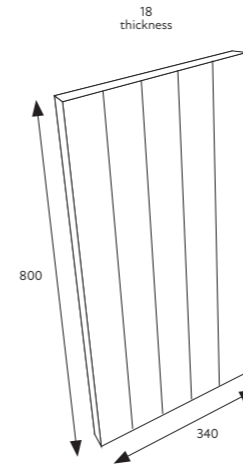

Price
£252.00

Price
£252.00

PLEASE BE AWARE CUTTING OF END PANELS AND PLINTHS MAY BE REQUIRED WHEN FITTING

END PANELS & PLINTHS

STANDARD BASE END PANEL

TRADITIONAL
PANELS

MODERN
PANELS

Price
£112.00