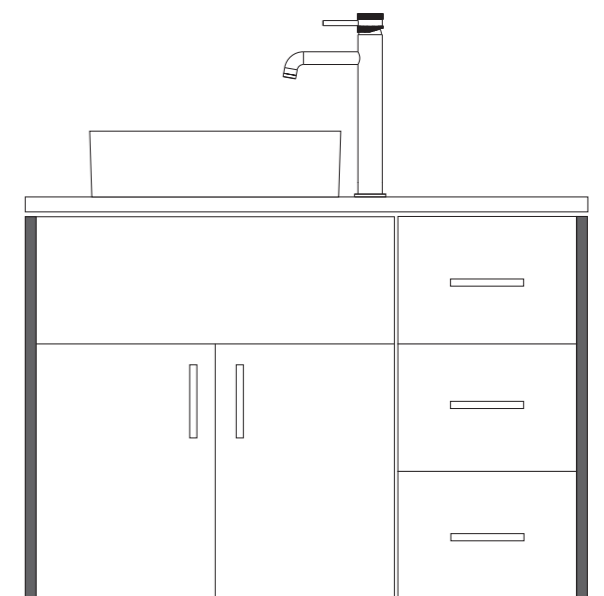

18MM THICK
DOORS & CARCASS