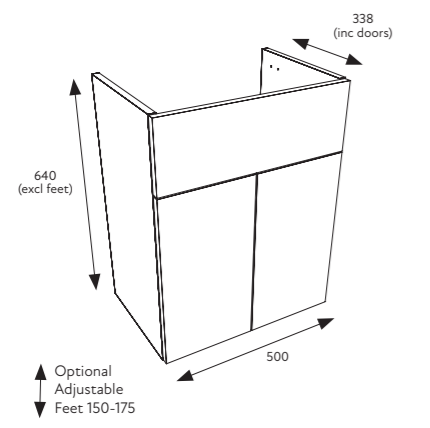

500 BASIN UNIT

Option to install Floor Standing or Wall Hung