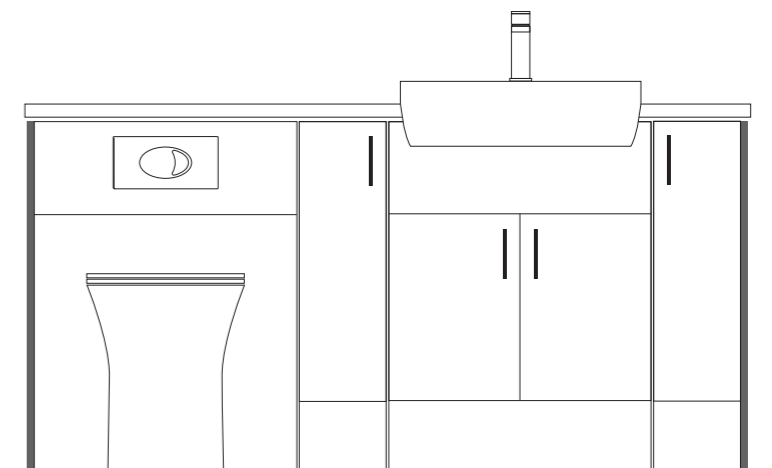

18MM THICK DOORS & CARCASS