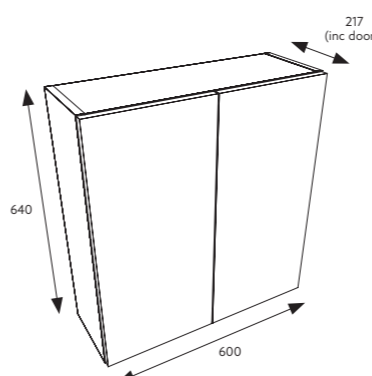

600 DOUBLE MIRROR WALL UNIT

CARCASS OPTIONS	TRADITIONAL DOORS	MODERN DOORS	
Oak W0J6 - 01	Painted Oak Dark Grey W0J6 - PODGT	Gloss White W0J6 - GLWS	Sonoma Oak W0J6 - SONS
Matte Dark Grey W0J6 - 02	Painted Oak Mussel W0J6 - POMT	Gloss Light Grey W0J6 - GLGS	Supermatte Stone Grey W0J6 - STOS
Matte White W0J6 - 03	Supermatte Stone Grey W0J6 - STOT	Matte Grey W0J6 - MDGS	
	Supermatte Indigo W0J6 - INDT		

Please state both carcass and door codes when ordering **Total £621.00**

Carcass £337.00

Door Pack £284.00