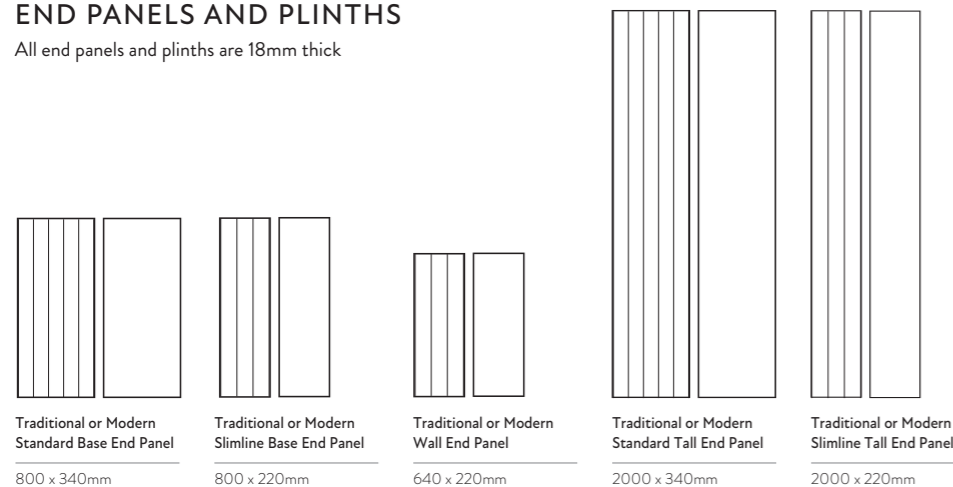

END PANELS AND PLINTHS

All end panels and plinths are 18mm thick