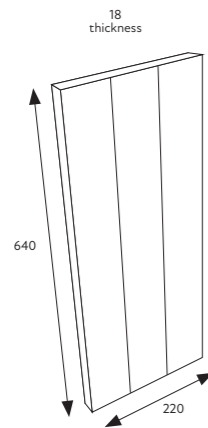

WALL END PANEL

TRADITIONAL
PANELS

MODERN
PANELS

Price
£83.00

Price
£83.00