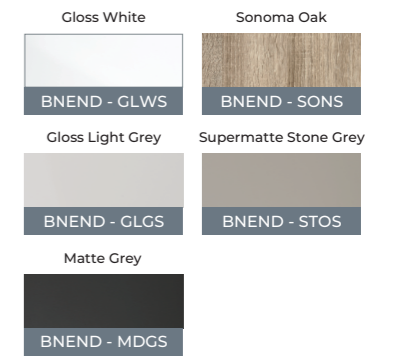

SLIMLINE BASE END PANEL

TRADITIONAL
PANELS

MODERN
PANELS

Price
£93.00

Price
£91.00

PLEASE BE AWARE CUTTING OF END PANELS AND PLINTHS MAY BE REQUIRED WHEN FITTING