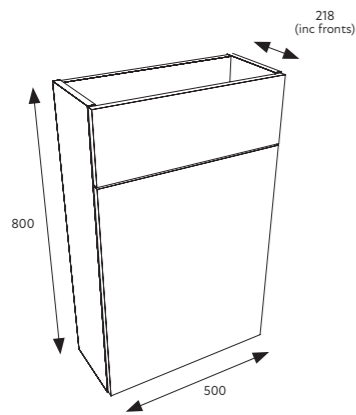

Please state both carcass and door codes when ordering **Total £449.00**

Carcass £297.00

Door Pack £152.00

SLIM DEPTH UNITS

500 SLIM WC UNIT

CARCASS OPTIONS	TRADITIONAL DOORS	MODERN DOORS	
Oak BNG5 - 01	Painted Oak Dark Grey BNG5 - PODGT	Gloss White BNG5 - GLWS	Sonoma Oak BNG5 - SONS
Matte Dark Grey BNG5 - 02	Painted Oak Mussel BNG5 - POMT	Gloss Light Grey BNG5 - GLGS	Supermatte Stone Grey BNG5 - STOS
Matte White BNG5 - 03	Supermatte Stone Grey BNG5 - STOT	Matte Grey BNG5 - MDGS	
	Supermatte Indigo BNG5 - INDT		