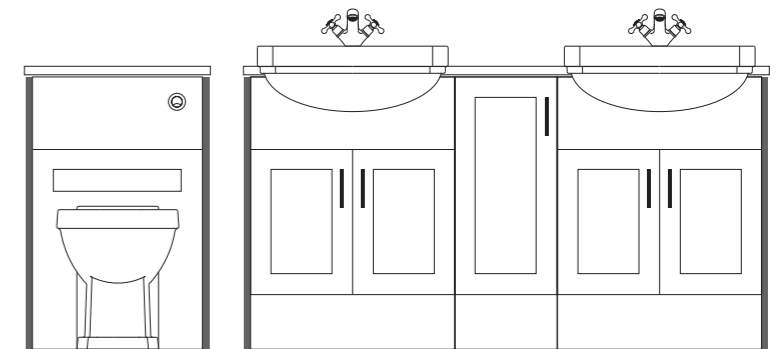

Back to Wall Pan

- Traditional Back to Wall Pan

Fitted Furniture Panels and Plinths (cut to size)

- Standard Base End Panel x4
- Wall End Panel x4
- 2000 Plinth

Painted Oak Dark Grey

18MM THICK
DOORS & CARCASS

OVERVIEW OF AVAILABLE CABINETS

SLIM UNIT OPTION

All slim cabinets are 800mm(h) x 200mm(d) (excluding door depth) 218mm (Including door) with the exception of the Tower Unit which is 1910mm (h).

MIRROR WALL UNITS