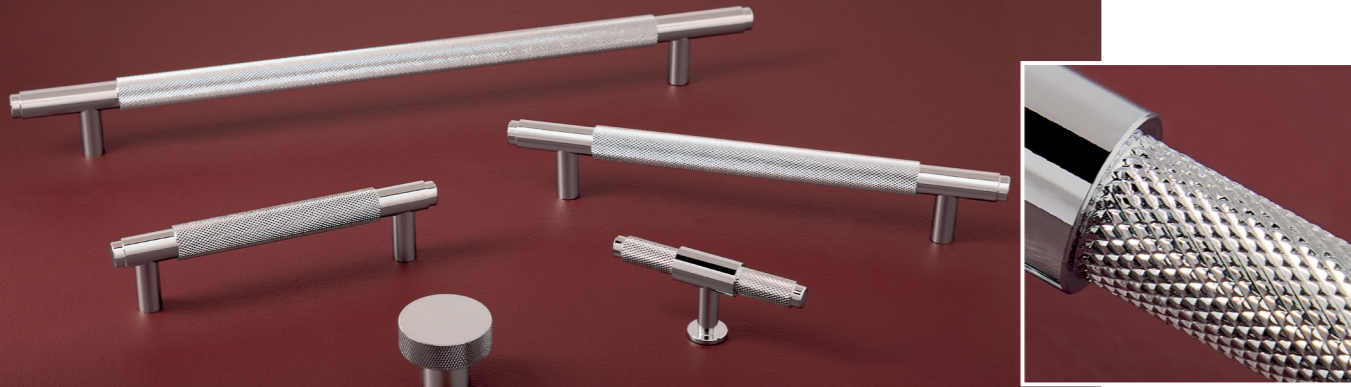

MODERN HANDLE OPTIONS

Round Keyhole Bar Handle
Brushed Steel - £20.00

HANDLE-KEYHOLE-STEEL
H13 x W183 x D35

T Bar Handle
Black - £20.00

RE10-160-L36
H12 x W188 x D31

Modern Square Slim Handle
Polished Chrome - £20.00

HANDLE-MODERNSLIM-CHROME
H8 x W255 x D30

TRADITIONAL HANDLE OPTIONS

Knob Handle
Chrome - £20.00

FITTED-CHROME-KNOB
H23 x W23 x D33

Traditional Cup Handle
Polished Chrome - £20.00

HANDLE-TRADITIONAL-CHROME
H40 x W90 x D20

Wave Bar Handle Polished
Chrome - £20.00

HANDLE-WAVE-CHROME
H30 x W168 x D28

CHROME

Knurled Round 42.5mm
Chrome - £20.00

HANDLE026
H42.5 x W42.5 x D33

Knurled T Bar 95mm
Chrome - £20.00

HANDLE001
H19 x W95 x D41