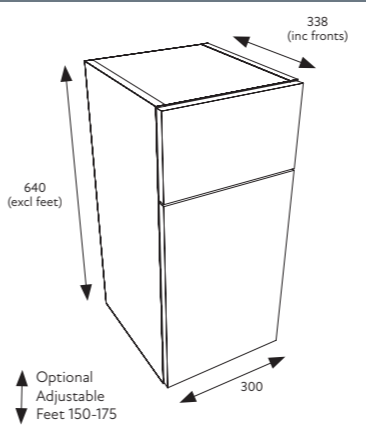

300 1 DRAWER 1 DOOR UNIT

Option to install Floor Standing or Wall Hung