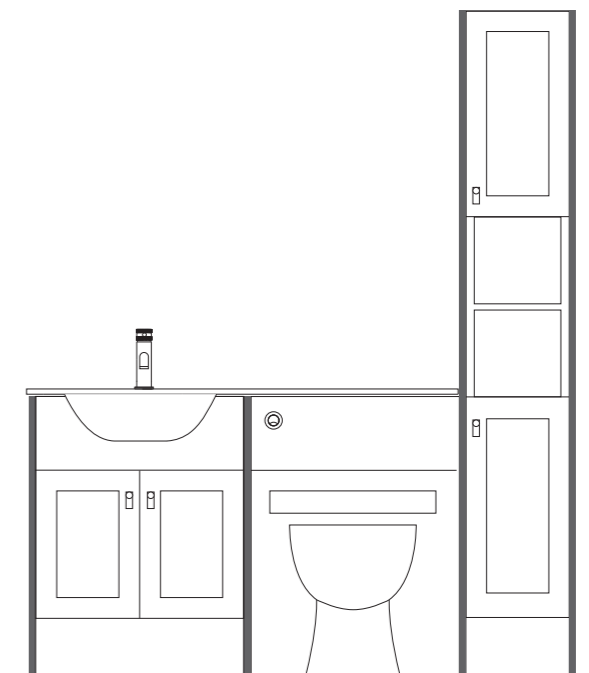

PRODUCTS IN THIS COMBINATION

Fitted Furniture Units

- 300 Tower Unit
- 600 WC Unit
- 600 Basin Unit

Basin and Worktop

- Left Hand 1244 Integrated Basin and Worktop

Tap

- Core Brushed Brass Mono Basin Mixer

Back to Wall Pan

- Belini
- Square Brushed Brass Button

Fitted Furniture Panels and Plinths (cut to size)

- Standard Tall End Panel x2
- Standard Base End Panel x2

18MM THICK
DOORS & CARCASS