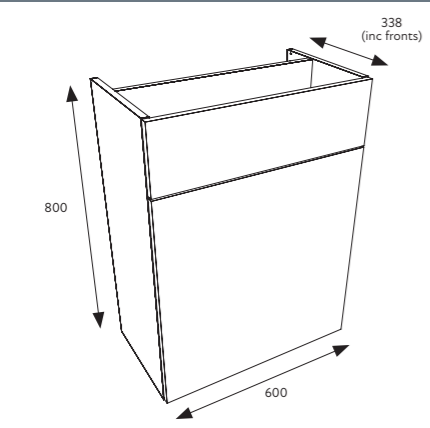

600 WC UNIT

CARCASS OPTIONS

TRADITIONAL PANELS