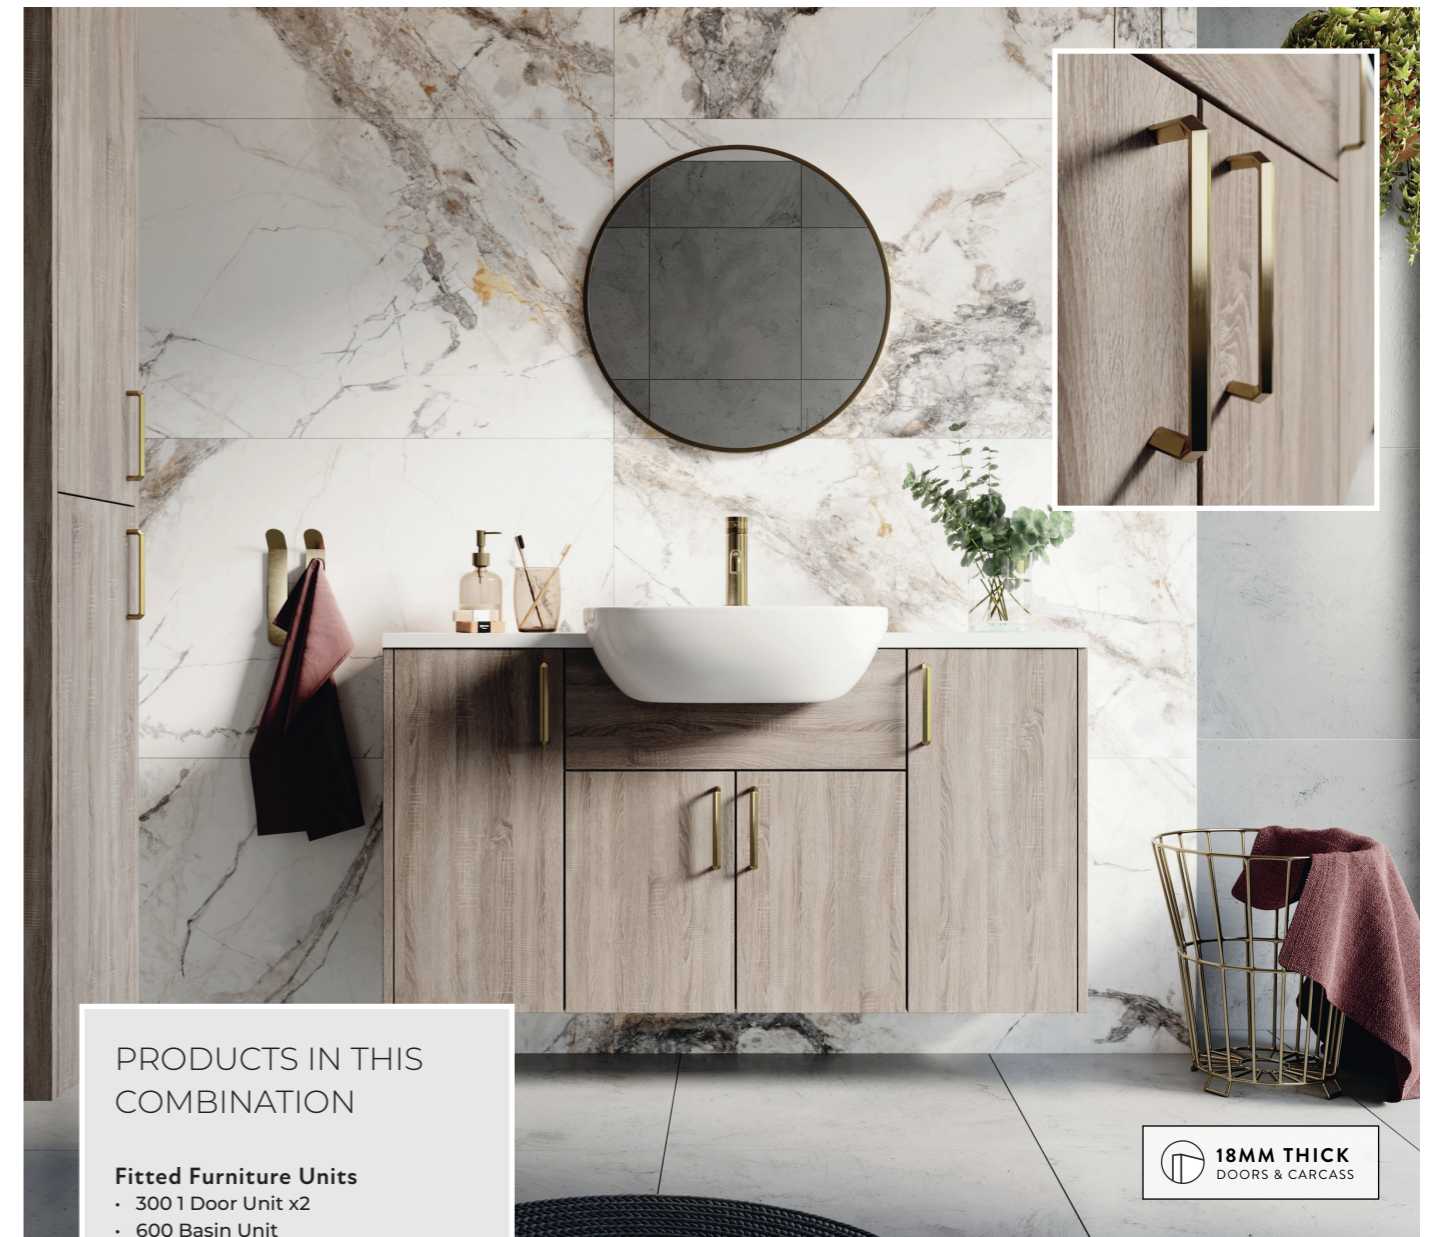

PRODUCTS IN THIS COMBINATION

1. **Fitted Furniture Units**
2. 300 1 Door Unit x2
   - 600 Basin Unit

1. **Basin and Worktop**
2. Middleton Semi-Recessed Basin
   - Pure White Solid Worktop
     1264 x 350 (cut to size)

1. **Handles**
2. Hexagonal Handle
     Brushed Brass x6

1. **Tap**
2. Core Brushed Brass
     Mono Basin Mixer

1. **Fitted Furniture Panels and Plinths (cut to size)**
2. Wall End Panel x2
   - Tall End Panel x2

18MM THICK
DOORS & CARCASS