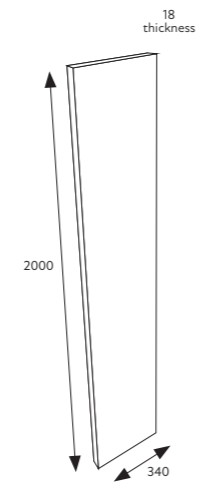

STANDARD TALL END PANEL

TRADITIONAL
PANELS

MODERN
PANELS

Price
£252.00

Price
£252.00

PLEASE BE AWARE CUTTING OF END PANELS AND PLINTHS MAY BE REQUIRED WHEN FITTING