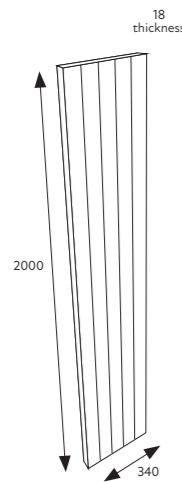

WALL END PANEL

TRADITIONAL
PANELS

MODERN
PANELS

Price
£83.00

Price
£83.00

STANDARD TALL END PANEL

TRADITIONAL
PANELS

MODERN
PANELS