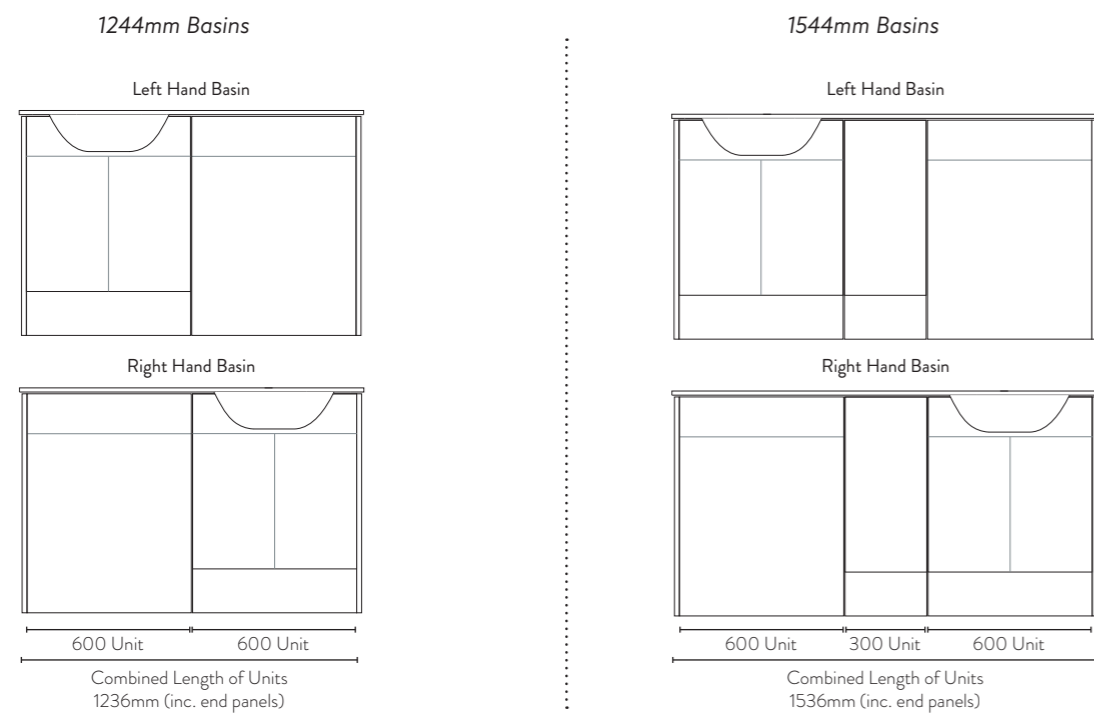

TYPICAL UNIT LAYOUTS FOR INTEGRATED BASINS (Suitable for use with 600 Basin and WC Units only)

End panels cannot be used between units to create framed look when using integrated basins