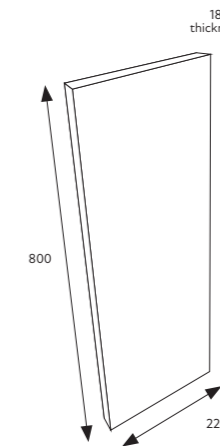

SLIMLINE BASE END PANEL

TRADITIONAL
PANELS

MODERN
PANELS

Price
£93.00

Price
£91.00

PLEASE BE AWARE CUTTING OF END PANELS AND PLINTHS MAY BE REQUIRED WHEN FITTING