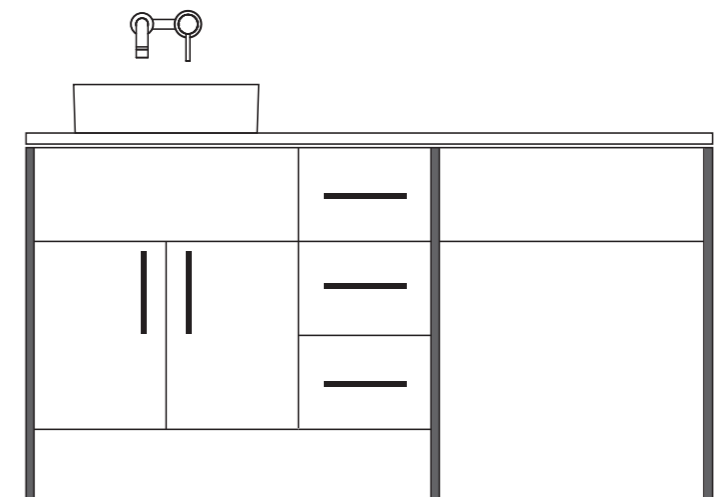

Fitted Furniture Panels and Plinths (cut to size)

- Standard Base End Panel x3
- 2000 Plinth

18MM THICK
DOORS & CARCASS