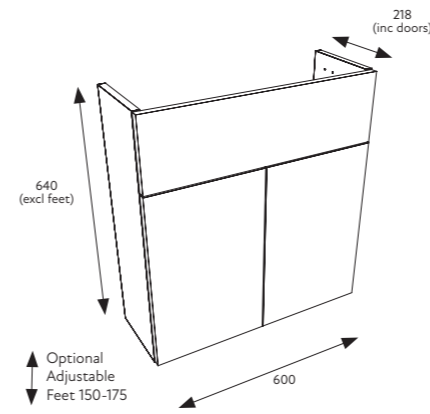

SLIM DEPTH UNITS

600 SLIM BASIN UNIT

Option to install Floor Standing or Wall Hung

Adjustable Legs and Wall Hanging Fittings supplied

CARCASS
OPTIONS

TRADITIONAL
DOORS

MODERN
DOORS

CARCASS OPTIONS	TRADITIONAL DOORS	MODERN DOORS
Oak BNA6 - 01	Painted Oak Dark Grey BNA6 - PODGT	Gloss White BNA6 - GLWS
Matte Dark Grey BNA6 - 02	Painted Oak Mussel BNA6 - POMT	Sonoma Oak BNA6 - SONS
Matte White BNA6 - 03	Supermatte Stone Grey BNA6 - STOT	Gloss Light Grey BNA6 - GLGS
	Supermatte Indigo BNA6 - INDT	Supermatte Stone Grey BNA6 - STOS
		Matte Grey BNA6 - MDGS

Please state both carcass and door codes when ordering **Total £439.00**

Carcass £259.00

Door Pack £180.00