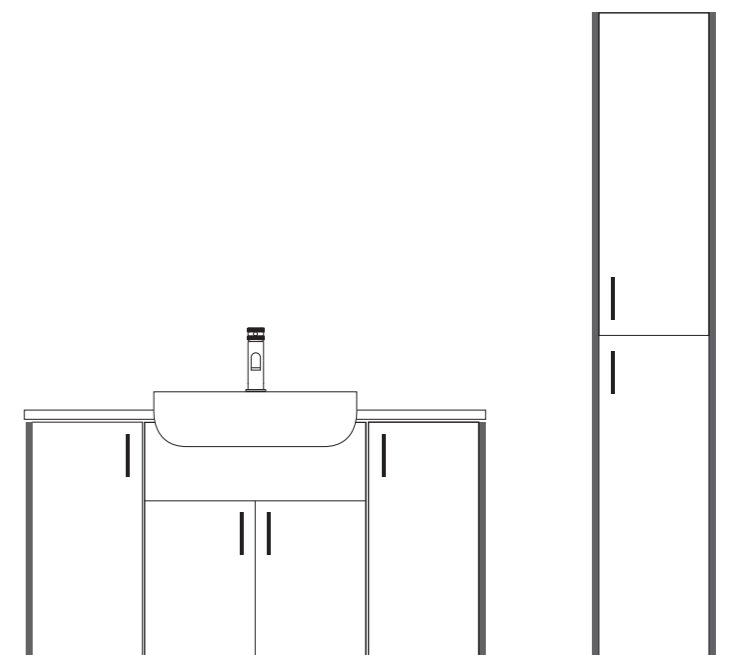

PRODUCTS IN THIS COMBINATION

1. **Fitted Furniture Units**
2. 300 1 Door Unit x2
   - 600 Basin Unit

1. **Basin and Worktop**
2. Middleton Semi-Recessed Basin
   - Pure White Solid Worktop
     1264 x 350 (cut to size)

1. **Handles**
2. Hexagonal Handle
     Brushed Brass x6

1. **Tap**
2. Core Brushed Brass
     Mono Basin Mixer

1. **Fitted Furniture Panels and Plinths (cut to size)**
2. Wall End Panel x2
   - Tall End Panel x2

18MM THICK
DOORS & CARCASS