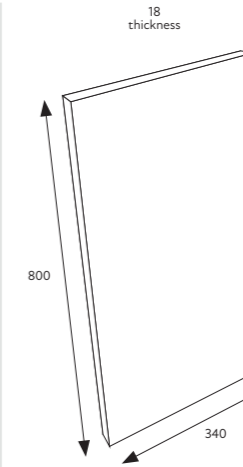

Price
£252.00

Price
£252.00

PLEASE BE AWARE CUTTING OF END PANELS AND PLINTHS MAY BE REQUIRED WHEN FITTING

END PANELS & PLINTHS

STANDARD BASE END PANEL

TRADITIONAL
PANELS

MODERN
PANELS

Price
£112.00