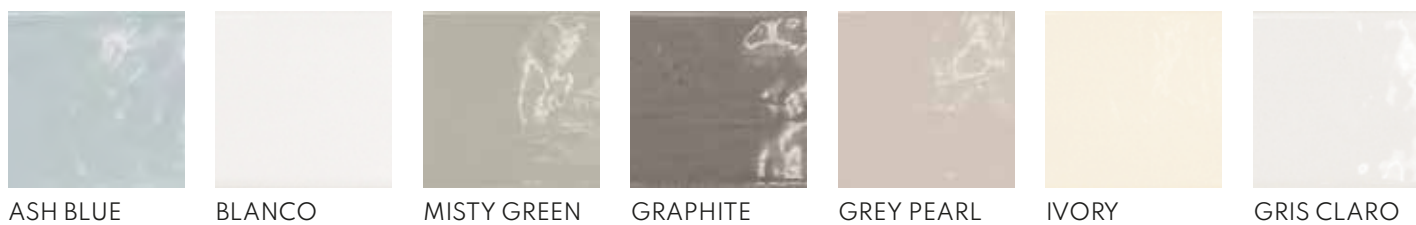

WALL

COUNTY

THE BEAUTIFUL COLOUR PALETTE AND DEEP GLAZES ARE FIRED ONTO A GENTLY UNDULATING BODY, CREATING THE APPEARANCE OF A HANDCRAFTED TILE.

CHARACTERISTICS

EDGE PROFILE
NON-RECTIFIED

MATERIAL
CERAMIC

THICKNESS
9MM