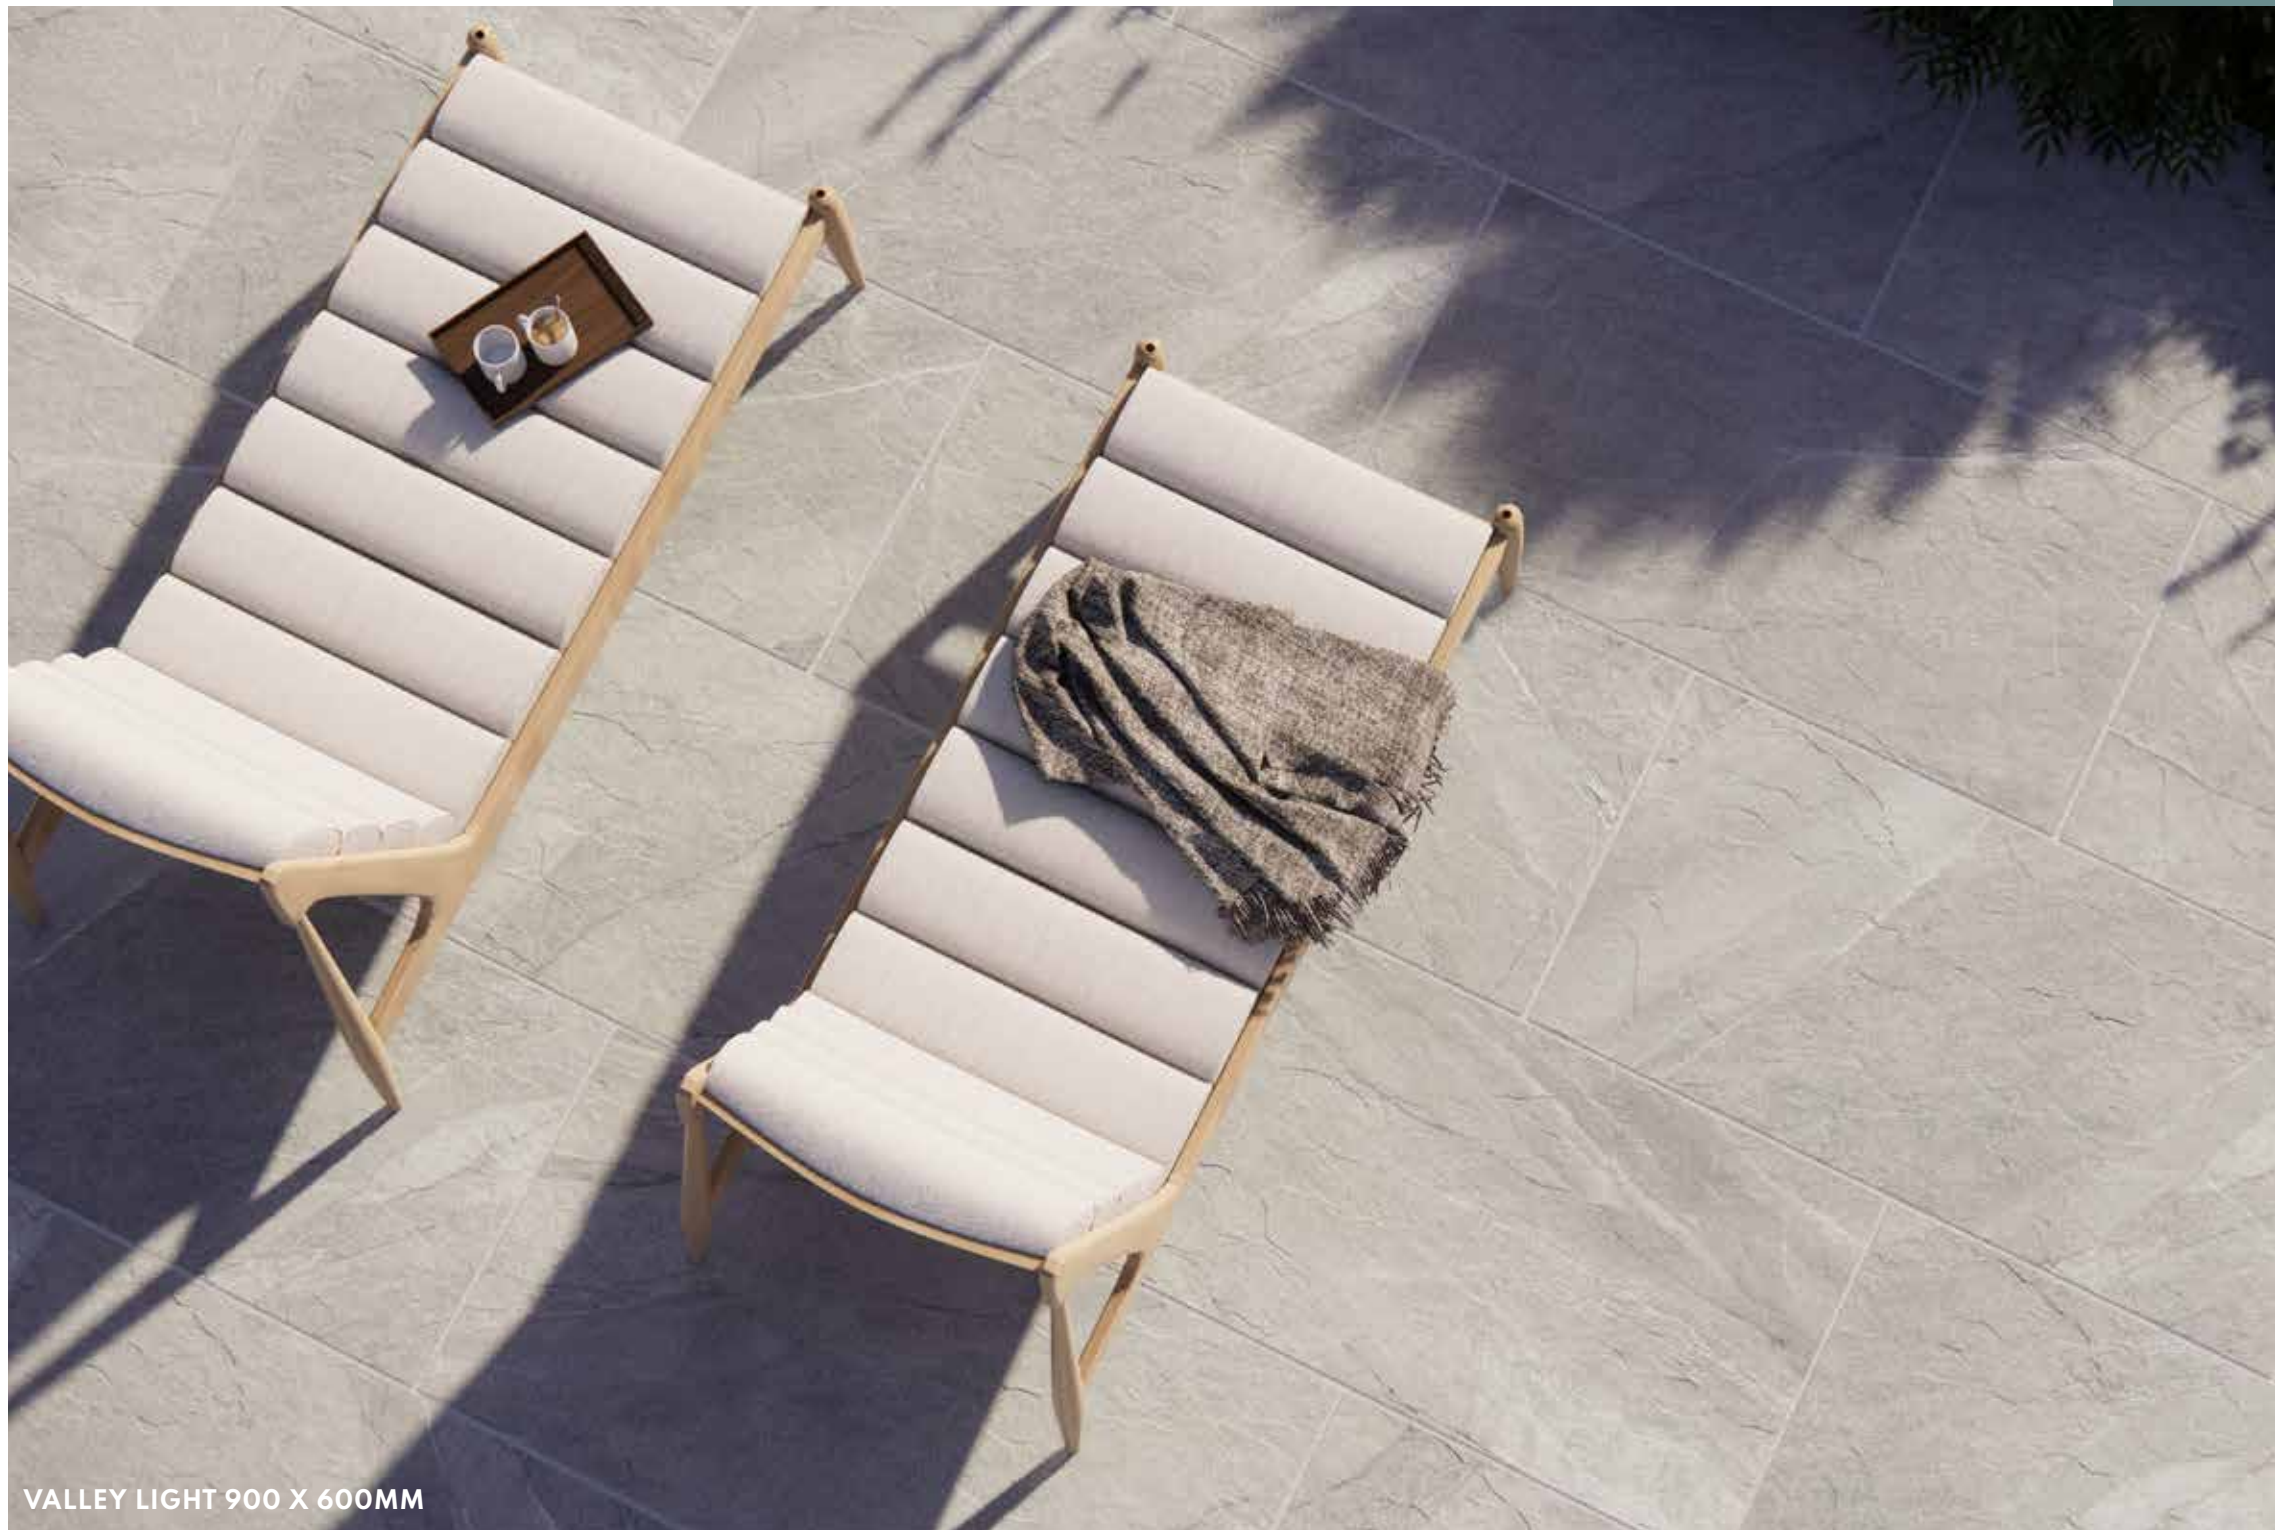

VALLEY LIGHT 900 X 600MM

FLOOR

VALLEY

A 20MM PORCELAIN STONE EFFECT TILE OFFERS A VERSATILE AND STURDY OPTION FOR OUTDOOR SPACES WITH ITS NATURAL STONE APPEARANCE AND RESISTANCE TO WEAR AND WEATHER.

CHARACTERISTICS

EDGE PROFILE
RECTIFIED

MATERIAL
PORCELAIN
THICKNESS
20MM

FINISH
MATT

SHADE VARIATION
MODERATE