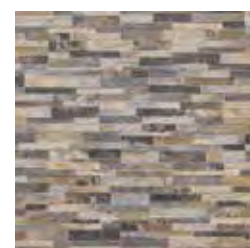

SHADE VARIATION
MODERATE

FLOOR
600 X 600MM

CUMBRIA GREY 610 X 150MM

WALL

BEIGE

GREY

MULTICOLOUR

WHITE