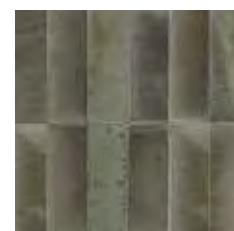

GREY

WATERCOLOUR

WITH A PALETTE OF FIVE COLOURS, WATERCOLOUR IS A FANTASTIC SMALL FORMAT RANGE SUITABLE FOR ALL APPLICATIONS DUE TO ITS PORCELAIN MATERIAL. THE SUPER GLOSSY FINISH REALLY MAKES THIS RANGE STAND OUT ALONGSIDE THE VARIATION BETWEEN TILES.