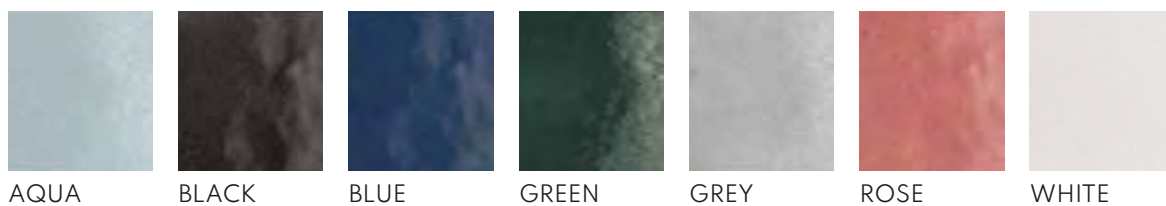

WALL

AQUA

BLACK

BLUE

GREEN

GREY

ROSE

WHITE

VICTORIA

VICTORIA IS A SMALL FORMAT WALL TILE WITH VARIATION IN COLOUR. THAT IS WHAT MAKES IT VERY EYE-CATCHING AND UNIQUE.

CHARACTERISTICS

EDGE PROFILE
NON-RECTIFIED

MATERIAL
CERAMIC

THICKNESS
9MM

FINISH
GLOSS

SHADE VARIATION
HIGH

WALL
200 X 65MM