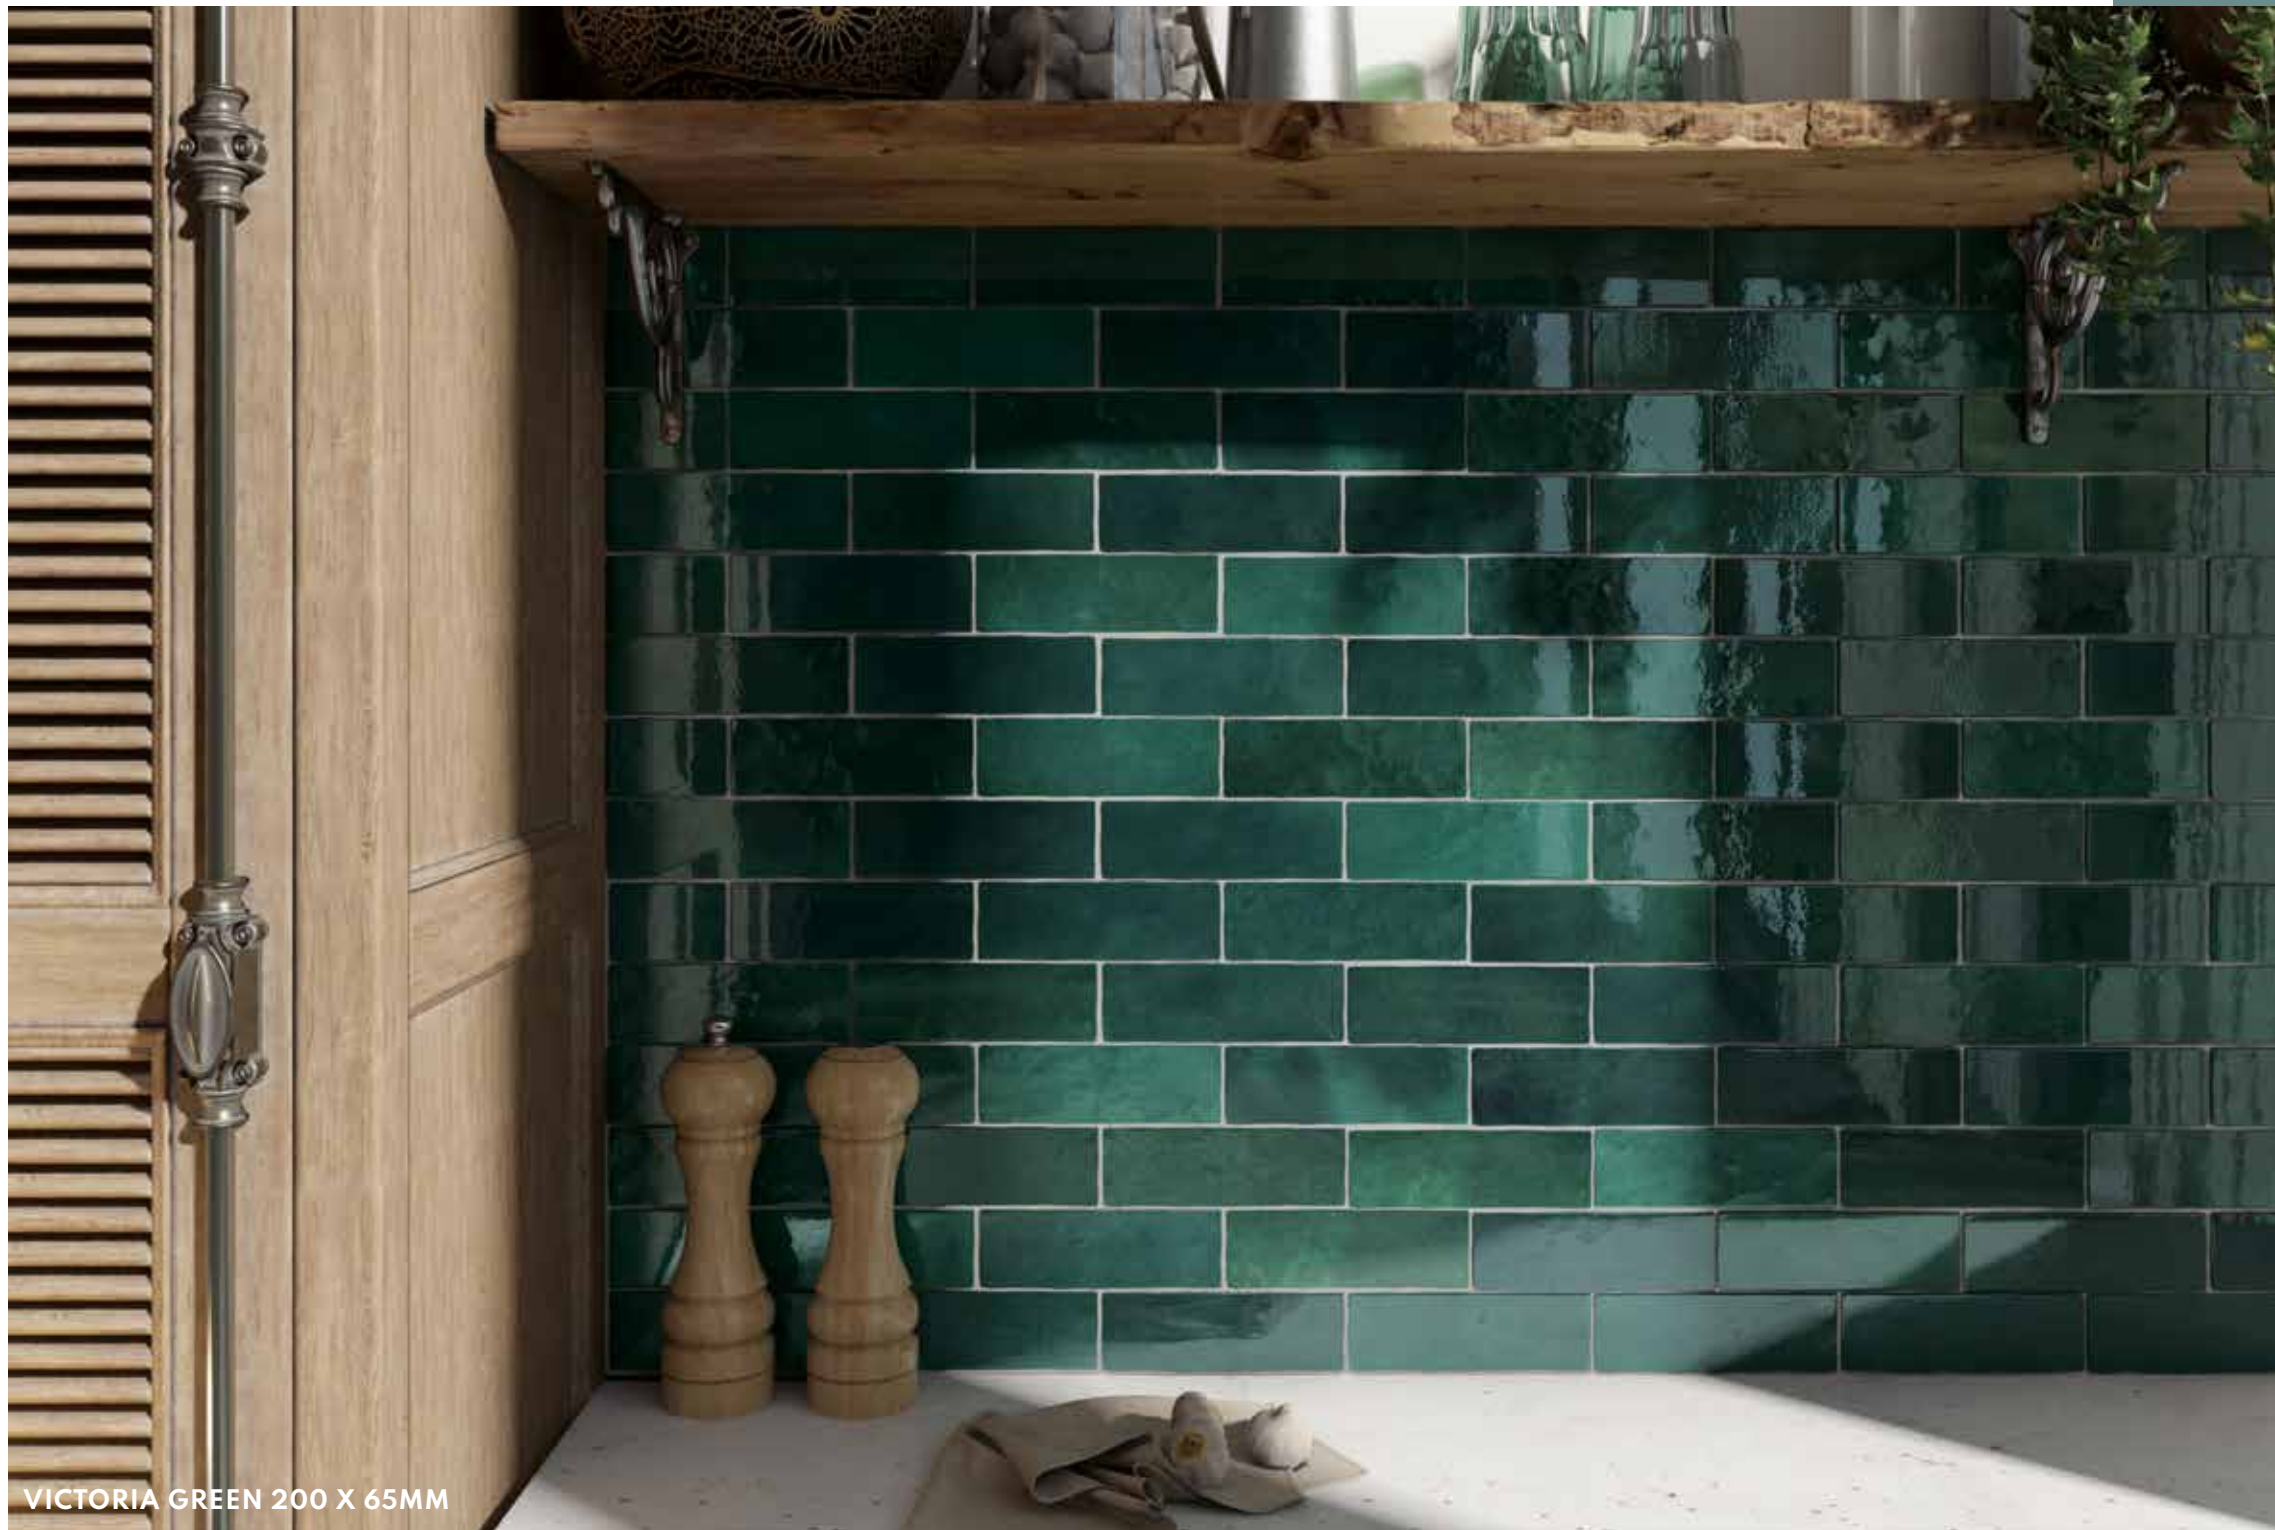

EDGE PROFILE
RECTIFIED

MATERIAL
PORCELAIN

THICKNESS
10MM

FINISH
MATT

SHADE VARIATION
MODERATE

FLOOR & WALL
600 X 300MM

FLOOR & WALL
600 X 600MM

VICTORIA GREEN 200 X 65MM

VICTORIA

VICTORIA IS A SMALL FORMAT WALL TILE WITH VARIATION IN COLOUR. THAT IS WHAT MAKES IT VERY EYE-CATCHING AND UNIQUE.

CHARACTERISTICS

EDGE PROFILE
NON-RECTIFIED

MATERIAL
CERAMIC

THICKNESS
9MM

FINISH
GLOSS