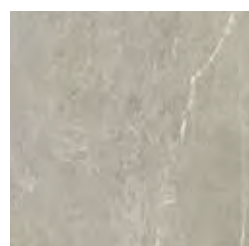

SOAPSTONE

ALPS

ROCK STONE EFFECT PORCELAIN TILE OFFERS A RUGGED AND NATURAL LOOK OF STACKED STONES, PERFECT FOR CREATING A RUSTIC AND EARTHY AMBIANCE IN ANY SPACE, WHILE BEING MORE DURABLE AND EASIER TO MAINTAIN THAN NATURAL STONE.

CHARACTERISTICS

EDGE PROFILE
RECTIFIED

MATERIAL
PORCELAIN

THICKNESS
6.5MM

FINISH
MATT

SHADE VARIATION
HIGH

FLOOR
& WALL
1200 X 600MM