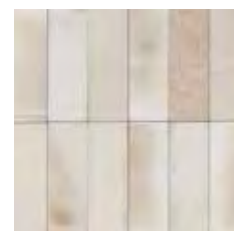

WATERCOLOUR GREEN & WHITE 150 X 50MM

BEIGE