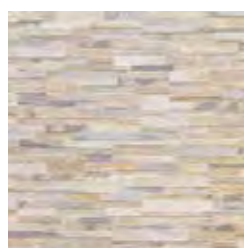

SHADE VARIATION
MODERATE

FLOOR
600 X 600MM

CUMBRIA GREY 610 X 150MM

WALL

BEIGE

GREY

MULTICOLOUR

WHITE