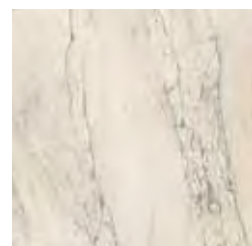

FLOOR & WALL

MACAUB

ALPS

ROCK STONE EFFECT PORCELAIN TILE OFFERS A RUGGED AND NATURAL LOOK OF STACKED STONES, PERFECT FOR CREATING A RUSTIC AND EARTHY AMBIANCE IN ANY SPACE, WHILE BEING MORE DURABLE AND EASIER TO MAINTAIN THAN NATURAL STONE.

CHARACTERISTICS

EDGE PROFILE
RECTIFIED

MATERIAL
PORCELAIN

THICKNESS
6.5MM

FINISH
MATT

SHADE VARIATION
HIGH

FLOOR
& WALL
1200 X 600MM