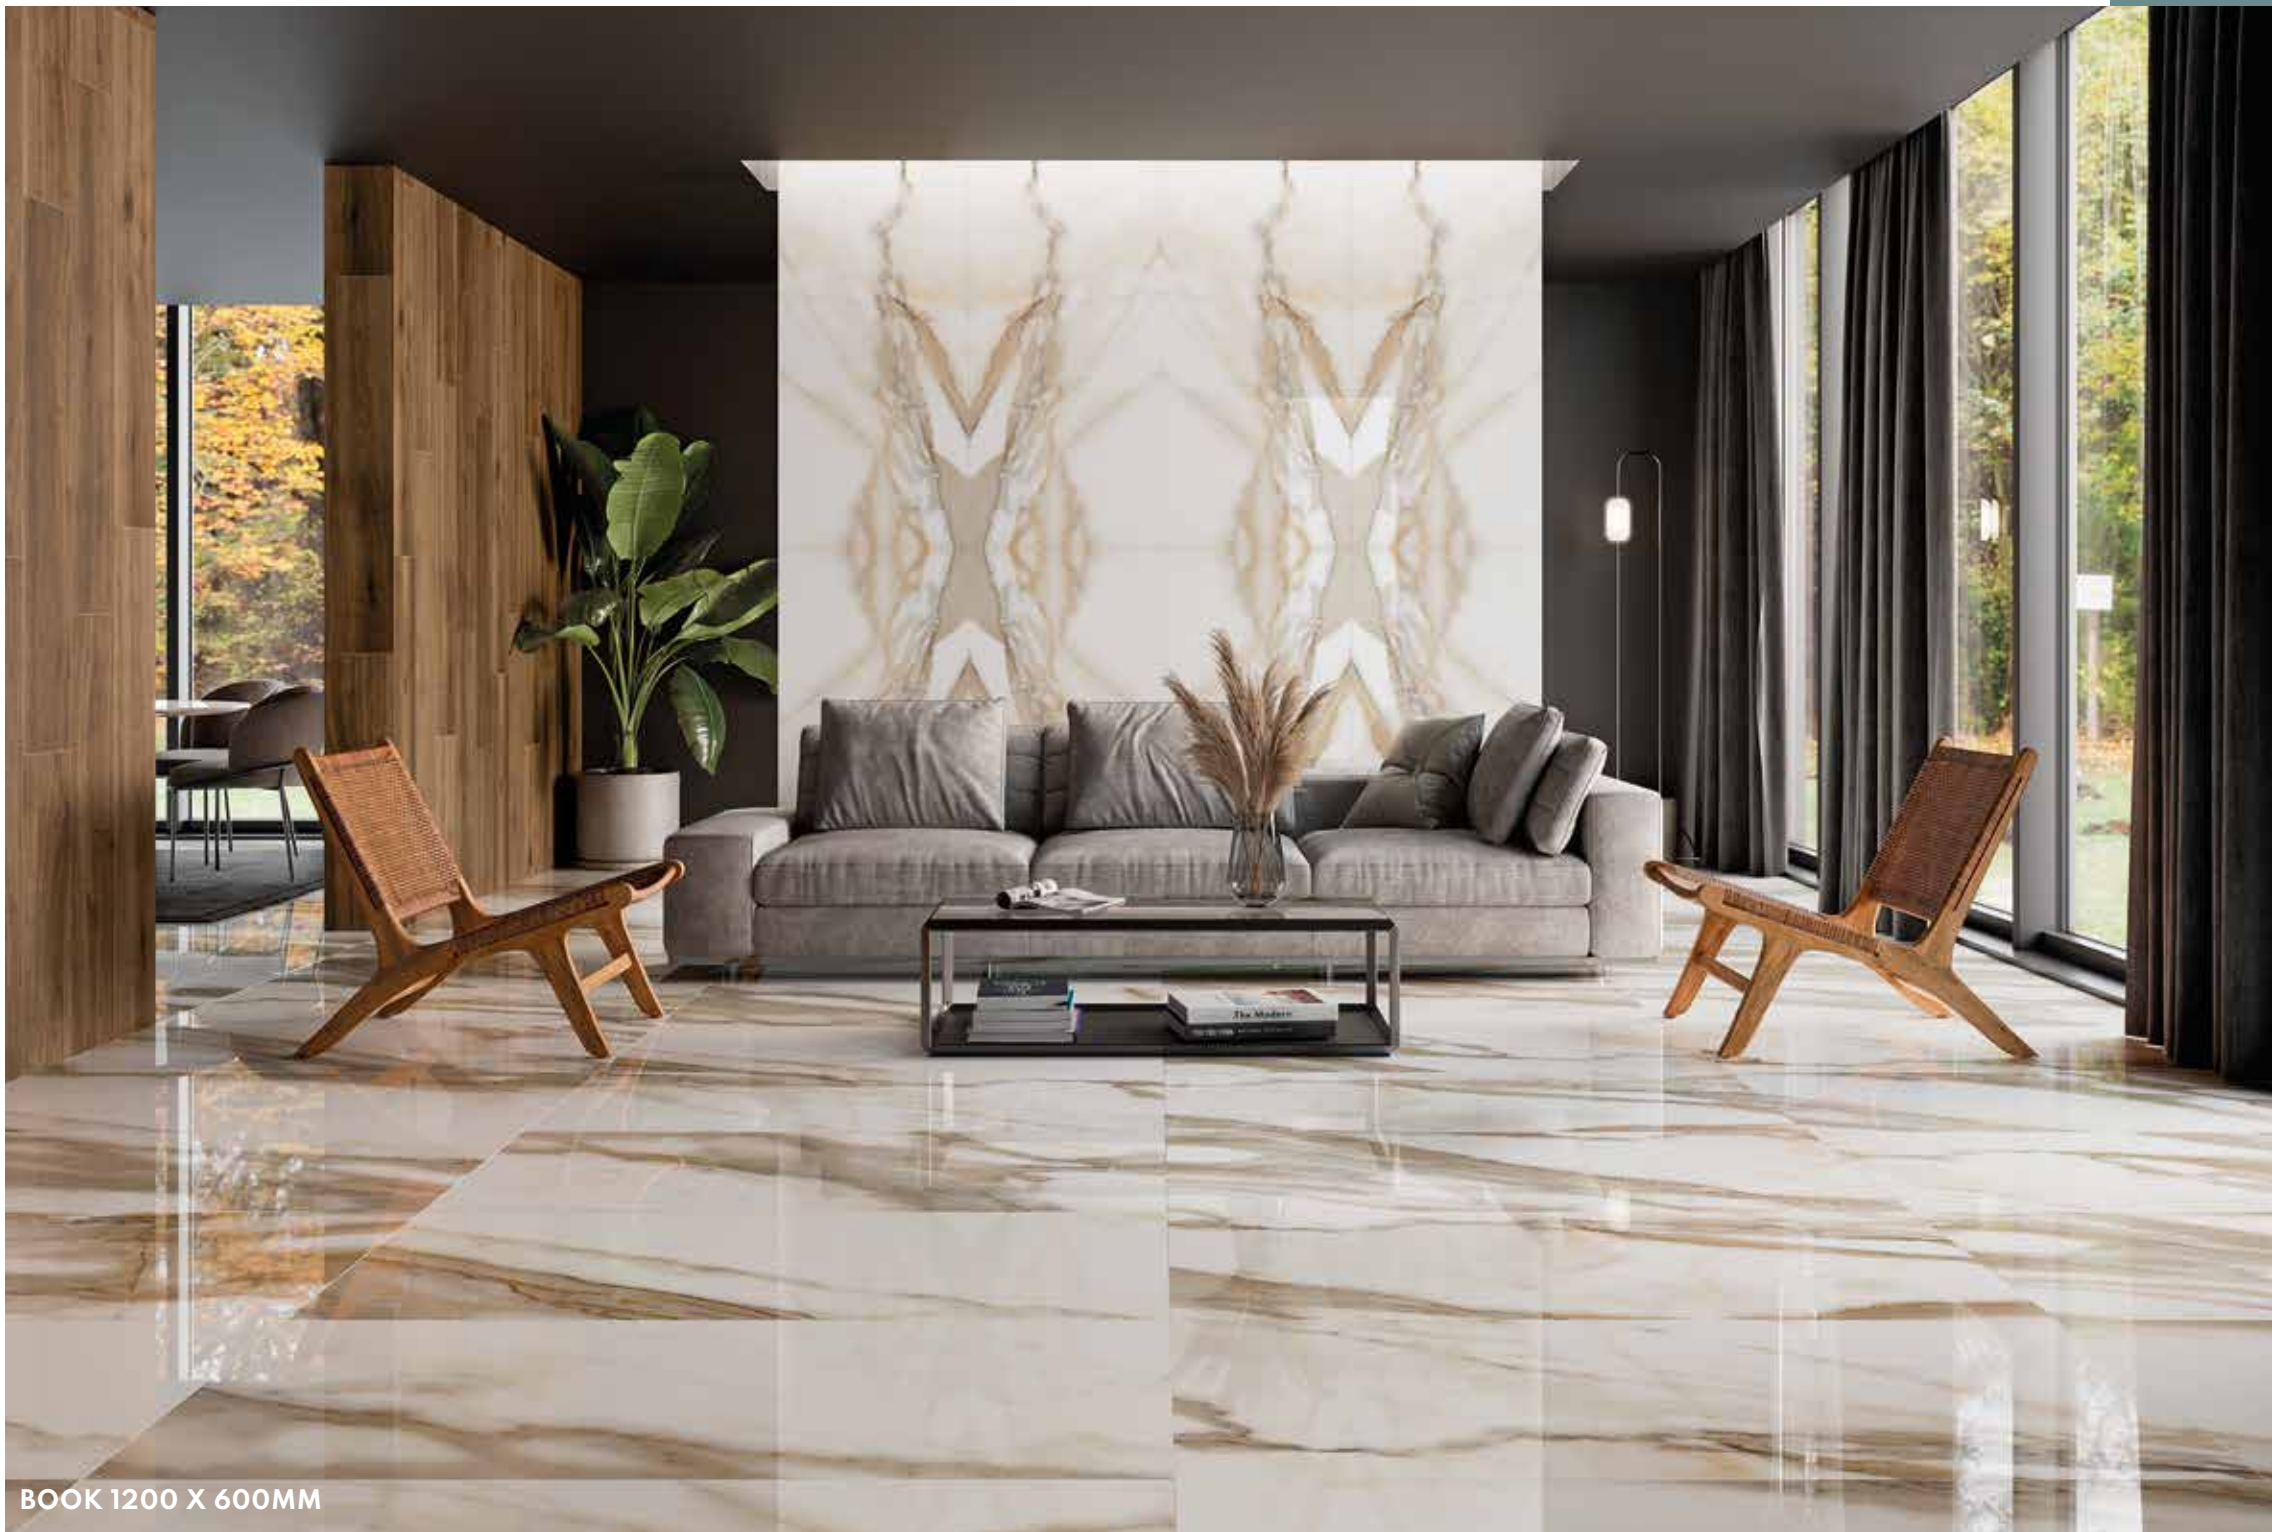

BOOK 1200 X 600MM

FLOOR & WALL

BOOK

THE CLASSICS NEVER FAIL. OUR VERSION OF THE FAMOUS CALACATTA MARBLE IS BASED ON THE INTENTION OF MAINTAINING THE ESSENCE OF THIS SPECTACULAR MATERIAL. WITH A PART A AND PART B AS A BOOK MATCH DESIGN TO COMPLIMENT THIS RANGE.

CHARACTERISTICS

EDGE PROFILE
RECTIFIED

MATERIAL
PORCELAIN

THICKNESS
10MM

FINISH
POLISHED / MATT

SHADE VARIATION
MODERATE

FLOOR
& WALL
1200 X 600MM