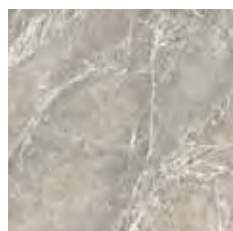

FLOOR & WALL

MOON

UNIQUE MOON

GREY MARBLE EFFECT PORCELAIN
OFFERS A SLEEK AND SOPHISTICATED
DESIGN WITH THE TIMELESS ELEGANCE
OF NATURAL MARBLE.

CHARACTERISTICS

EDGE PROFILE
RECTIFIED

MATERIAL
PORCELAIN

THICKNESS
10MM

FINISH
MATT / POLISHED

SHADE VARIATION
HIGH

FLOOR & WALL
1200 X 600MM