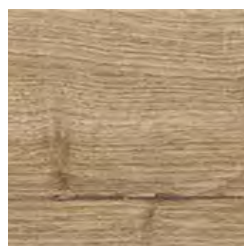

EDGE PROFILE
RECTIFIED

MATERIAL
PORCELAIN

THICKNESS
10MM

FINISH
MATT

SHADE VARIATION
MODERATE

FLOOR
& WALL
900 X 900MM

FOREST BROWN 700 X 100MM

FLOOR & WALL