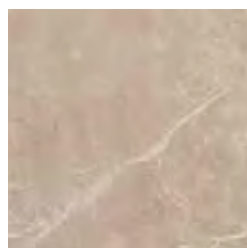

EARTH STONE GREY 800 X 800MM

FLOOR & WALL

BEIGE

BROWN

GREY

EARTH STONE

EMBRACE THE NATURAL BEAUTY OF EARTH'S TEXTURES AND COLORS WITH THIS AUTHENTIC STONE-INSPIRED PORCELAIN TILE, BRINGING ELEGANCE AND TRANQUILITY TO YOUR SPACE.