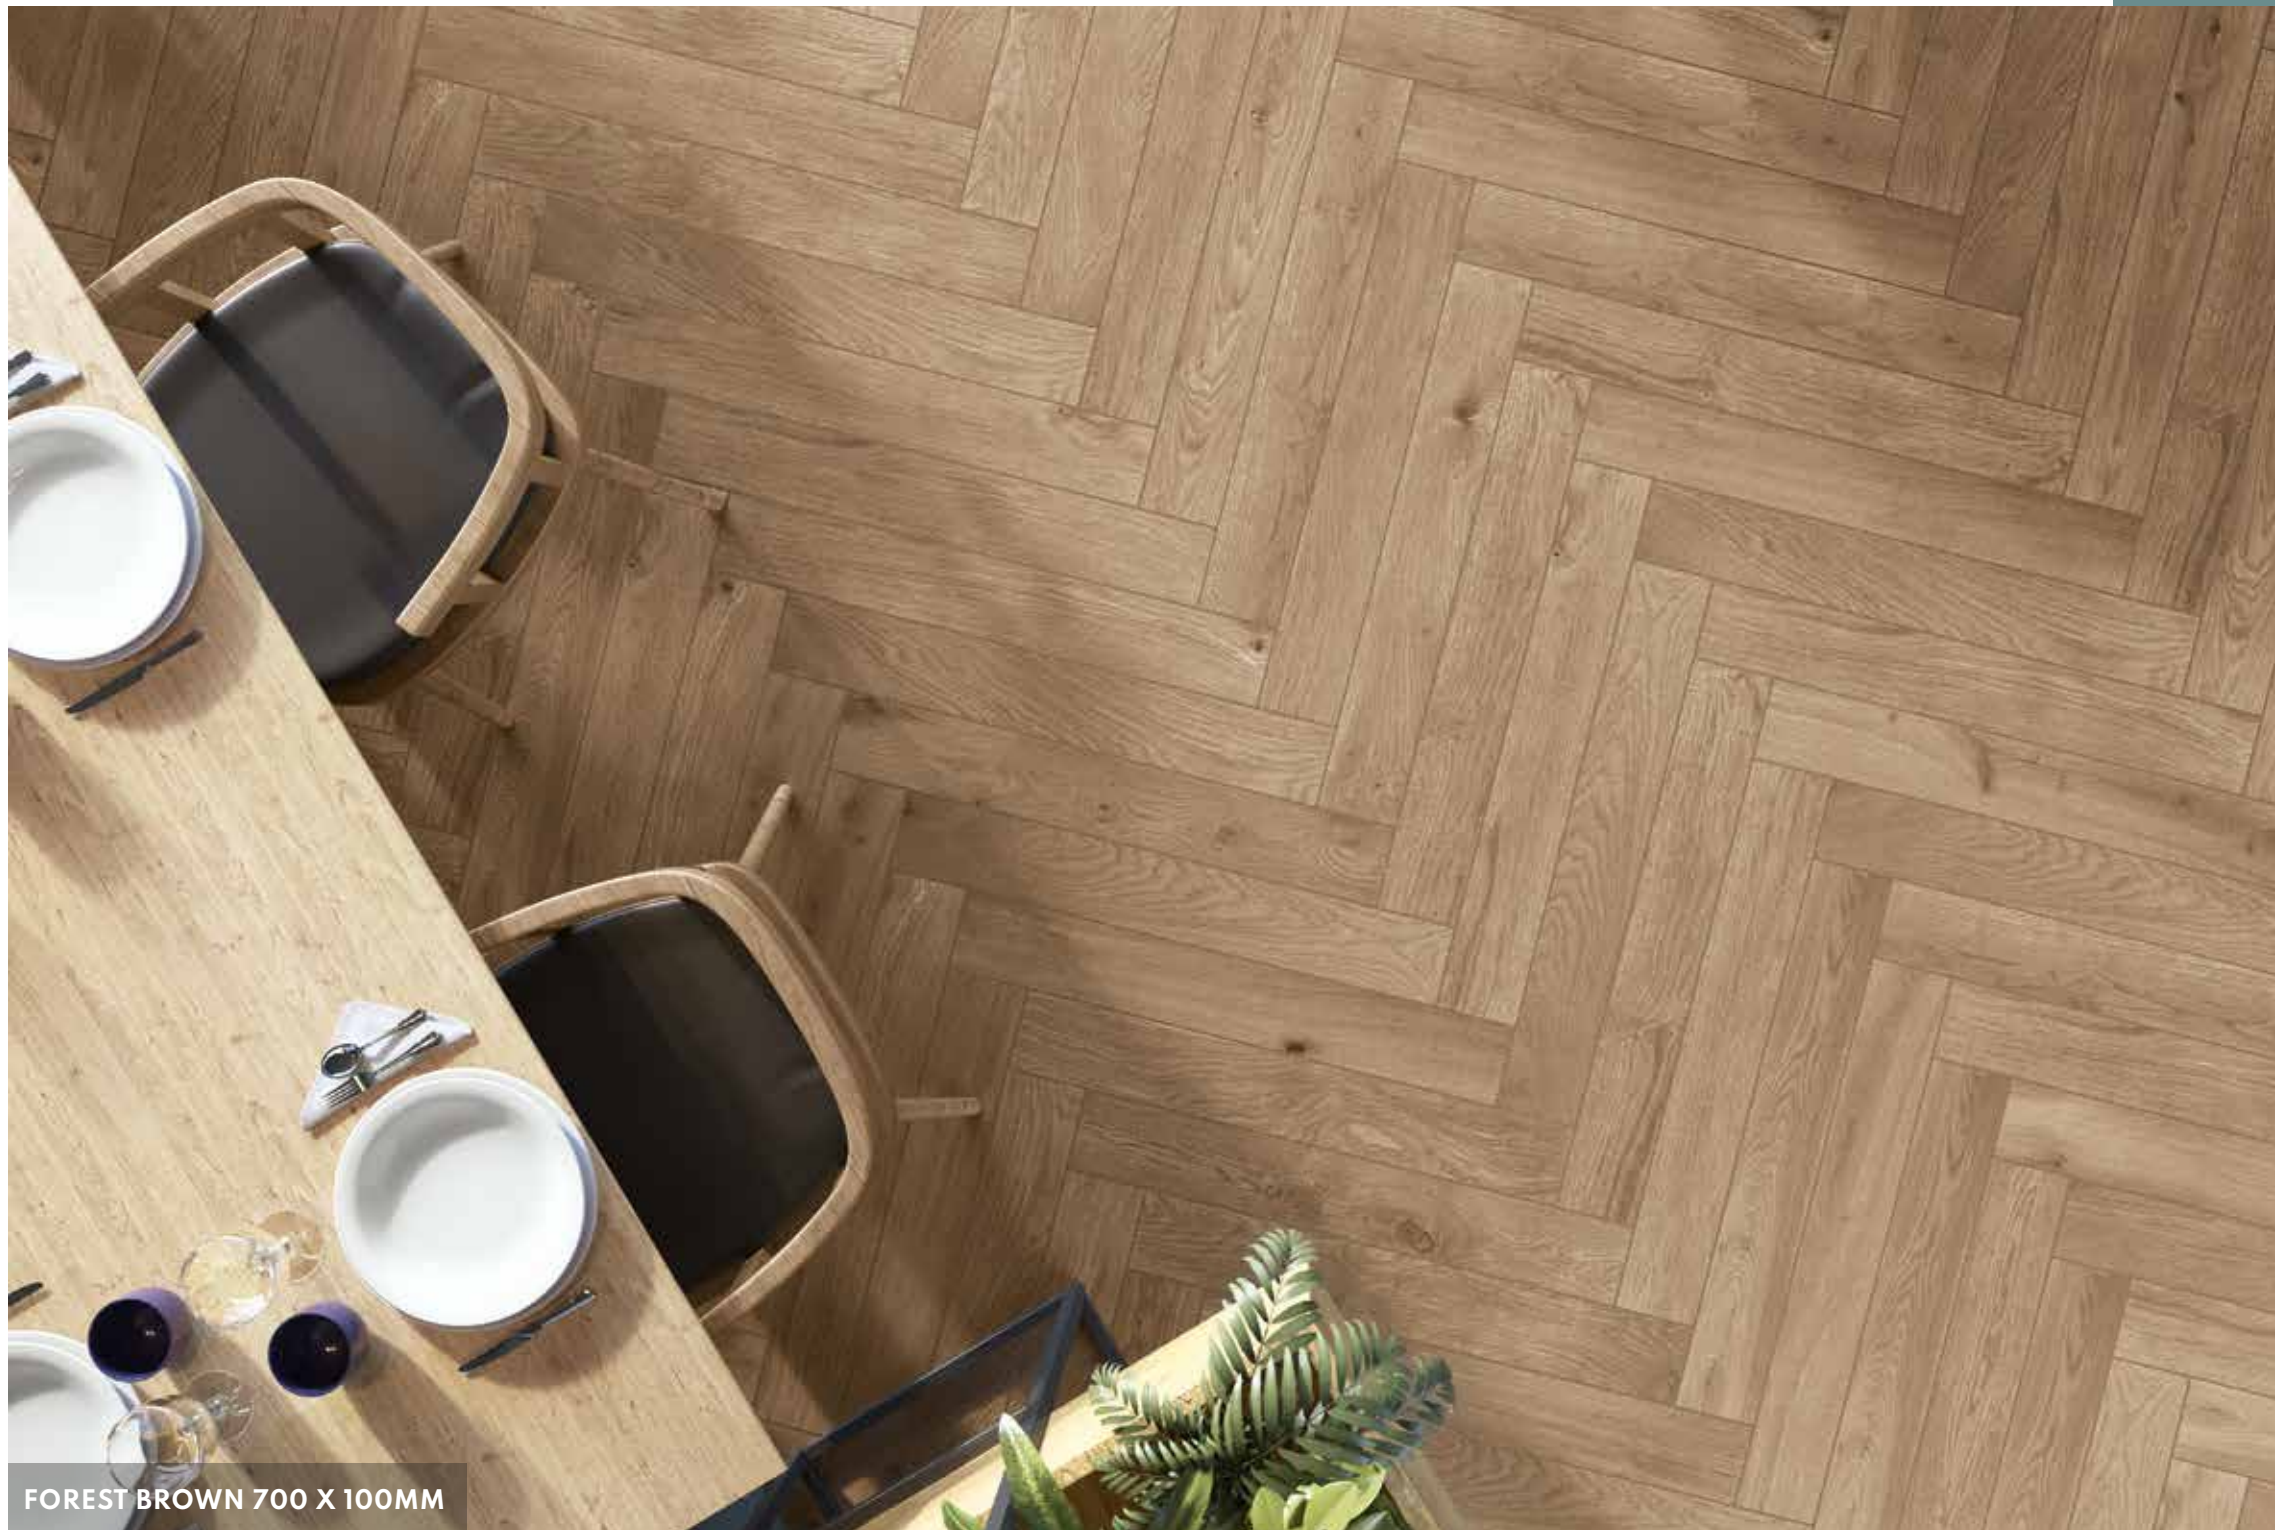

EDGE PROFILE
RECTIFIED

MATERIAL
PORCELAIN

THICKNESS
10MM

FINISH
MATT

SHADE VARIATION
MODERATE

FLOOR
& WALL
900 X 900MM

FOREST BROWN 700 X 100MM

FLOOR & WALL